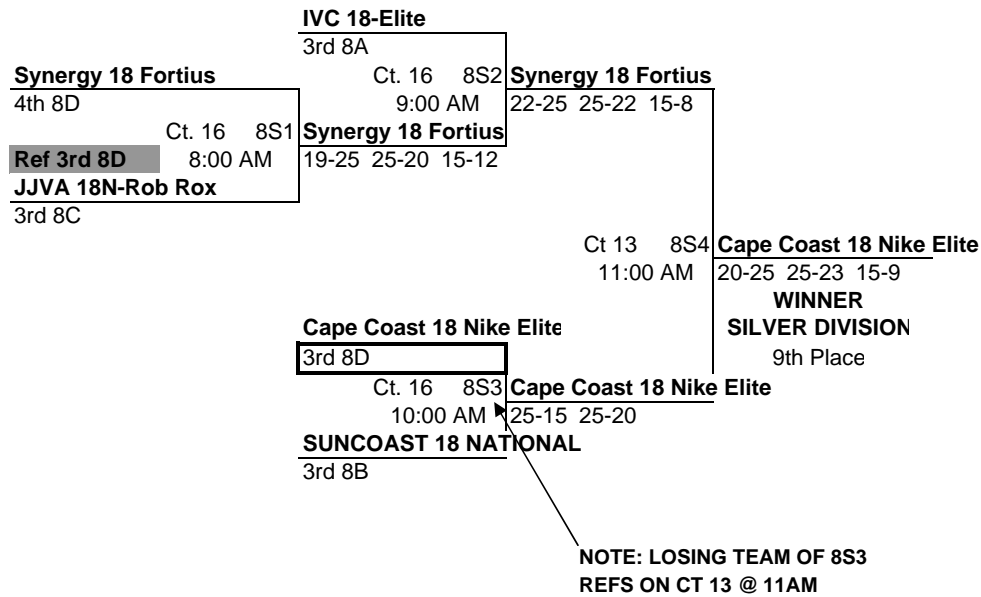

18U SILVER DIVISION PLAYOFFS

This box means you must referee the match prior to your match

ALL TEAMS THAT LOSE THEIR MATCH WILL STAY TO REFEREE THE NEXT MATCH!