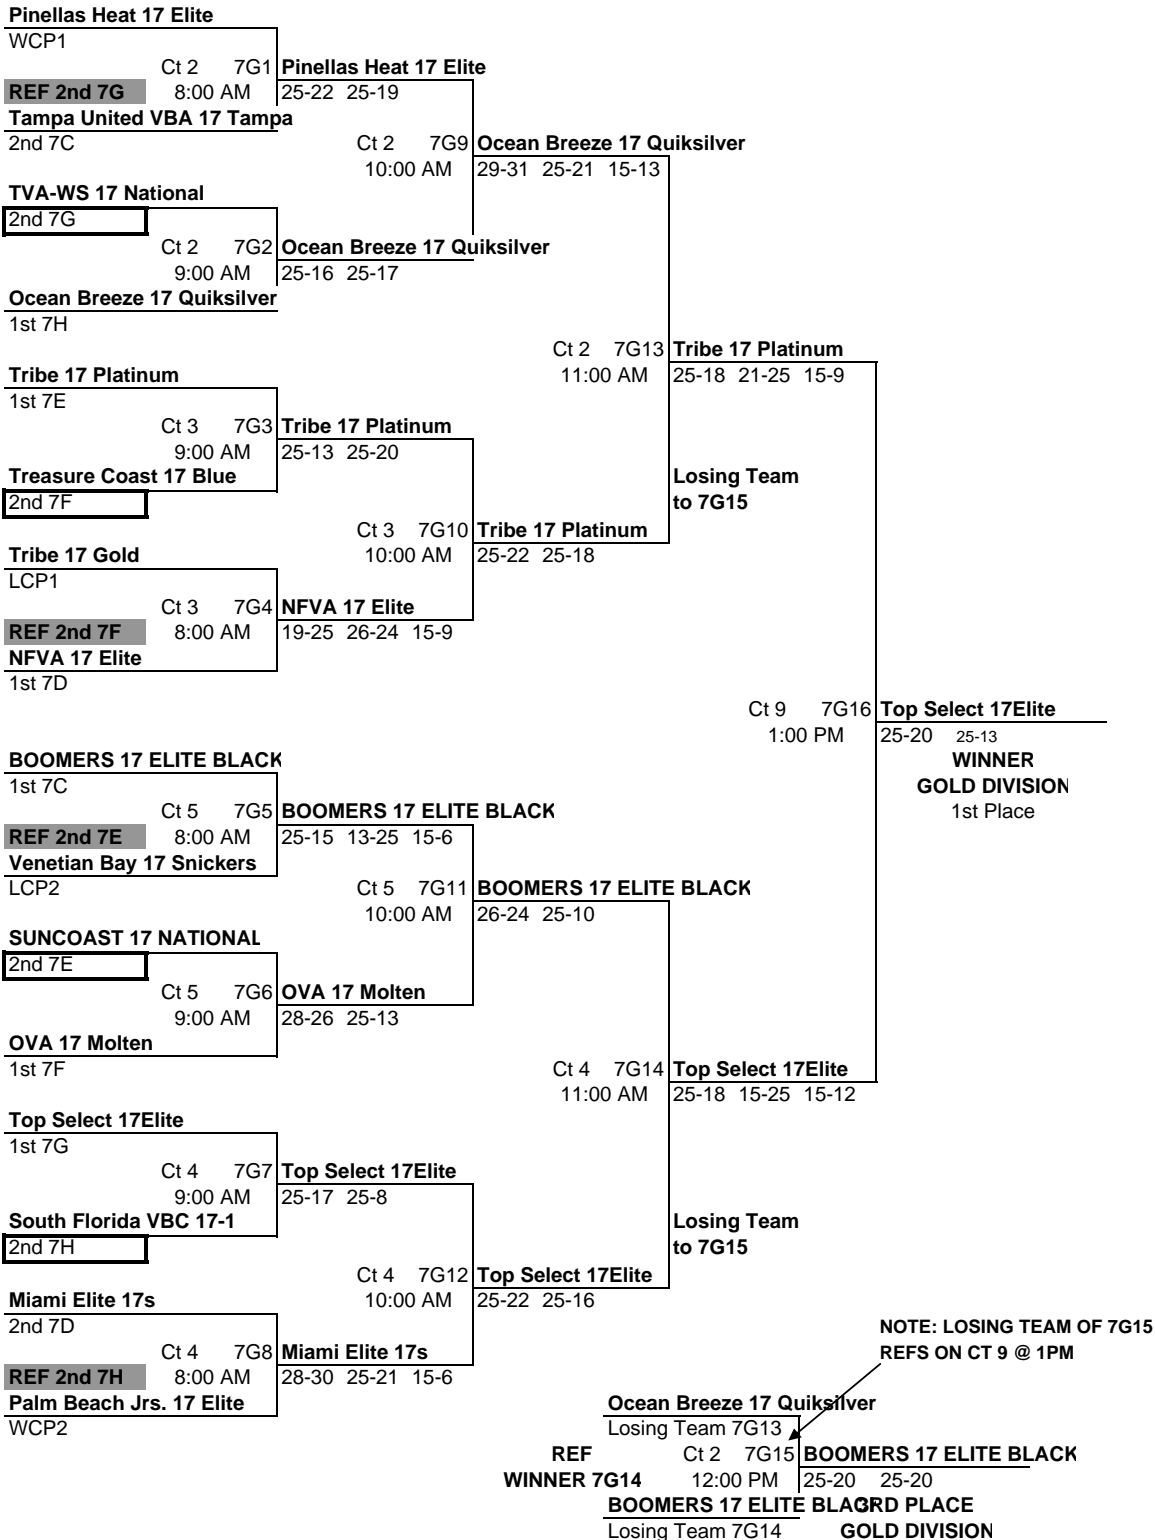

17U GOLD DIVISION PLAYOFFS

This box means you must referee the match prior to your match

ALL TEAMS THAT LOSE THEIR MATCH WILL STAY TO REFEREE THE NEXT MATCH