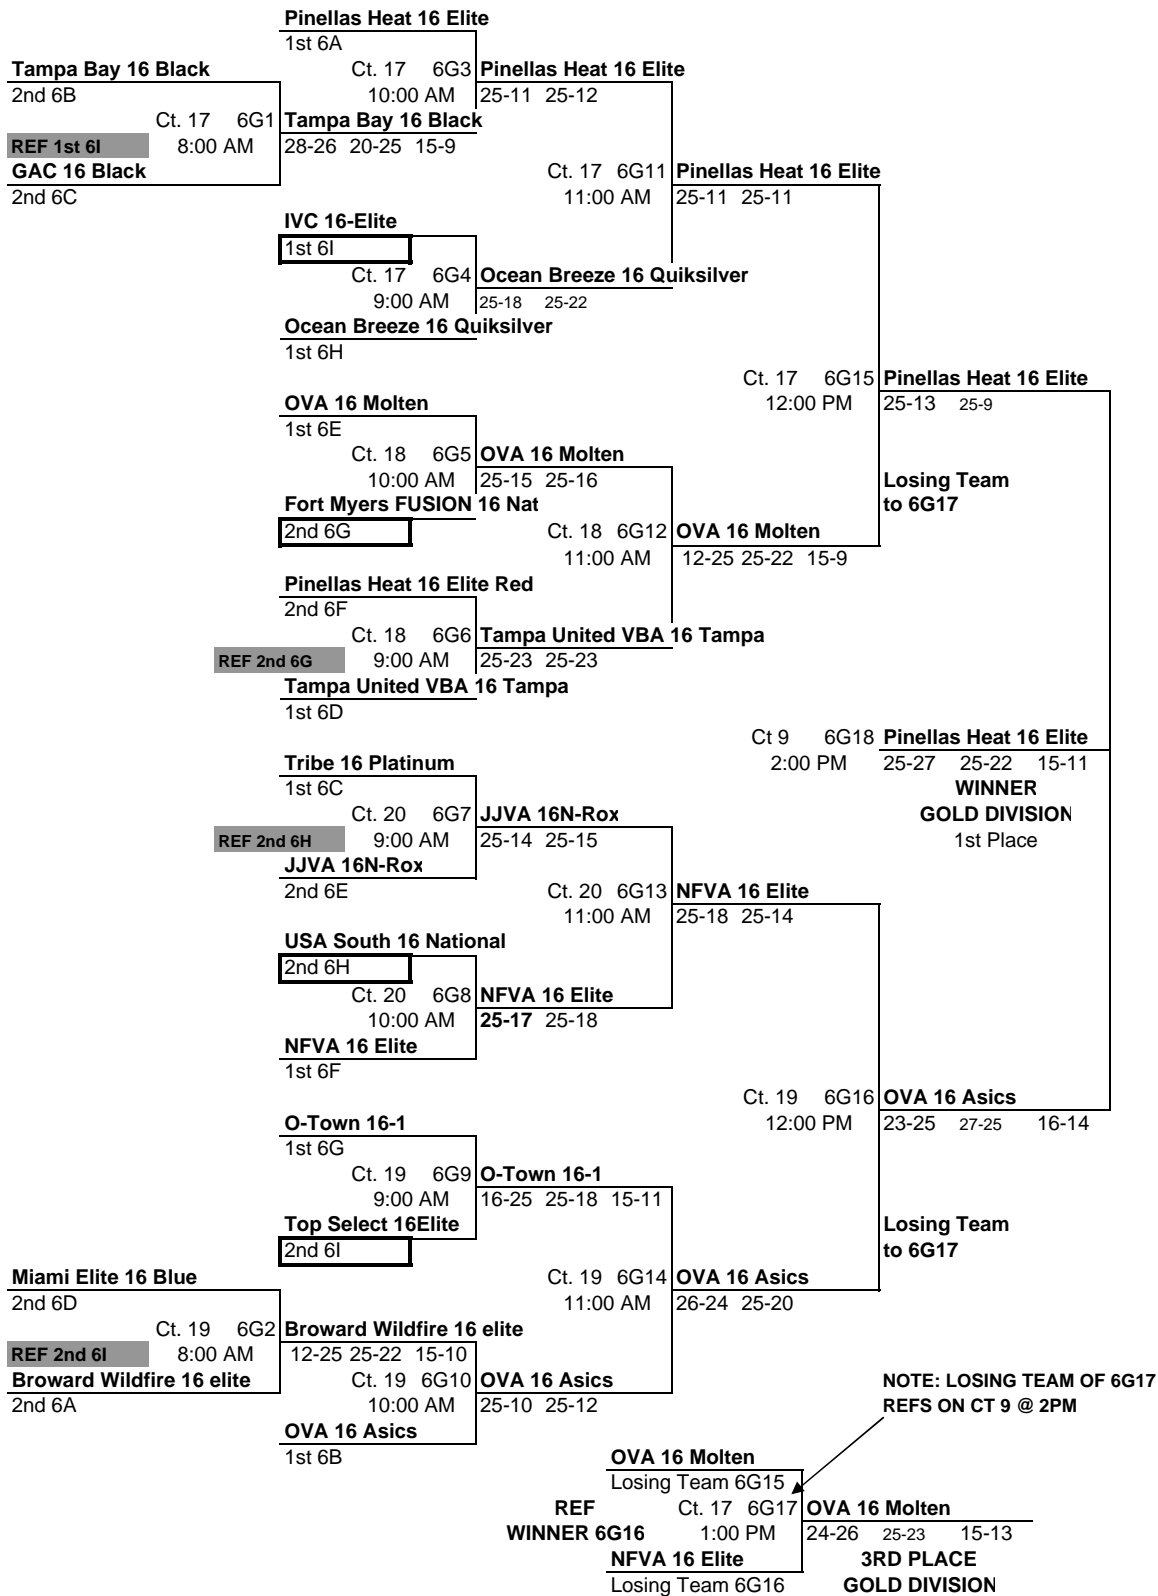

POOL: 6G LOCATION: OCCC - HALL NB COURT: 3													Matches		Games		PLACE
													Won	Lost	Won	Lost	
1	FJ6FMFVB1FL	Fort Myers FUSION 16 Nat										1.2137	2	1	4	3	2
2	FJ6OTOWN1FL	O-Town 16-1										1.4818	3	0	6	1	1
3	FJ6TRVB2FL	Tribe 16 Gold Amanda										0.8218	1	2	3	5	3
4	FJ6ILVBC2FL	IVC 16-Travel										0.7330	0	3	2	6	4
Day/Ct	SAT 3	SAT 3	SAT 3	SAT 3	SAT 3	SAT 3	SAT 3	SAT 3	SAT 3	SAT 3	SAT 3	Day/Ct	POOL 6G				
Time Match	8:00 AM	9:00 AM	10:00 AM	11:00 AM	12:00 PM	1:00 PM	1:00 PM	1:00 PM	1:00 PM	1:00 PM	1:00 PM	Time Match	COURT 3				
	1 vs 3 R:2	2 vs 4 R:1	1 vs 4 R:3	2 vs 3 R:1	3 vs 4 R:2	1 vs 2 R:4											
Gm 1	21	25	25	10	25	11	25	12	27	25	10	25	Gm 1				
Gm 2	25	14	23	25	25	11	25	23	21	25	21	25	Gm 2				
Gm 3	15	6	15	9					15	13			Gm 3				

POOL: 6H LOCATION: OCCC - HALL NB COURT: 2													Matches		Games		PLACE
													Won	Lost	Won	Lost	
1	FJ6USASO1FL	USA South 16 National										1.1353	2	1	5	2	2
2	FJ6OBVBC1FL	Ocean Breeze 16 Quiksilver										1.3571	3	0	6	2	1
3	FJ6CAPCO1FL	Cape Coast 16 Nike										0.9259	1	2	3	5	3
4	FJ6OPVBA1FL	Ocala 16 POWER BLACK										0.6813	0	3	1	6	4
Day/Ct	SAT 2	SAT 2	SAT 2	SAT 2	SAT 2	SAT 2	SAT 2	SAT 2	SAT 2	SAT 2	SAT 2	Day/Ct	POOL 6H				
Time Match	8:00 AM	9:00 AM	10:00 AM	11:00 AM	12:00 PM	1:00 PM	1:00 PM	1:00 PM	1:00 PM	1:00 PM	1:00 PM	Time Match	COURT 2				
	1 vs 3 R:2	2 vs 4 R:1	1 vs 4 R:3	2 vs 3 R:1	3 vs 4 R:2	1 vs 2 R:4											
Gm 1	25	22	25	21	25	13	20	25	19	25	25	21	Gm 1				
Gm 2	26	24	25	11	25	13	25	9	25	12	20	25	Gm 2				
Gm 3							15	10	16	14	5	15	Gm 3				

POOL: 6I LOCATION: OCCC - HALL NB COURT: 1													Matches		Games		PLACE
													Won	Lost	Won	Lost	
1	FJ6TSVBA1FL	Top Select 16Elite										1.4466	2	1	4	2	2
2	FJ6ILVBC1FL	IVC 16-Elite										1.1805	3	0	6	1	1
3	FJ6OBVBC2FL	Ocean Breeze 16 Roxy										0.8500	0	3	2	6	4
4	FJ6SCVBC1FL	SUNCOAST 16 NATIONAL										0.6974	1	2	2	5	3
Day/Ct	SAT 1	SAT 1	SAT 1	SAT 1	SAT 1	SAT 1	SAT 1	SAT 1	SAT 1	SAT 1	SAT 1	Day/Ct	POOL 6I				
Time Match	8:00 AM	9:00 AM	10:00 AM	11:00 AM	12:00 PM	1:00 PM	1:00 PM	1:00 PM	1:00 PM	1:00 PM	1:00 PM	Time Match	COURT 1				
	1 vs 3 R:2	2 vs 4 R:1	1 vs 4 R:3	2 vs 3 R:1	3 vs 4 R:2	1 vs 2 R:4											
Gm 1	25	19	25	19	25	7	25	14	25	16	26	28	Gm 1				
Gm 2	25	13	25	13	25	11	14	25	22	25	23	25	Gm 2				
Gm 3							15	13	5	15			Gm 3				

16U GOLD DIVISION PLAYOFFS

[ ] This box means you must referee the match prior to your match
ALL TEAMS THAT LOSE THEIR MATCH WILL STAY TO REFEREE THE NEXT MATCH