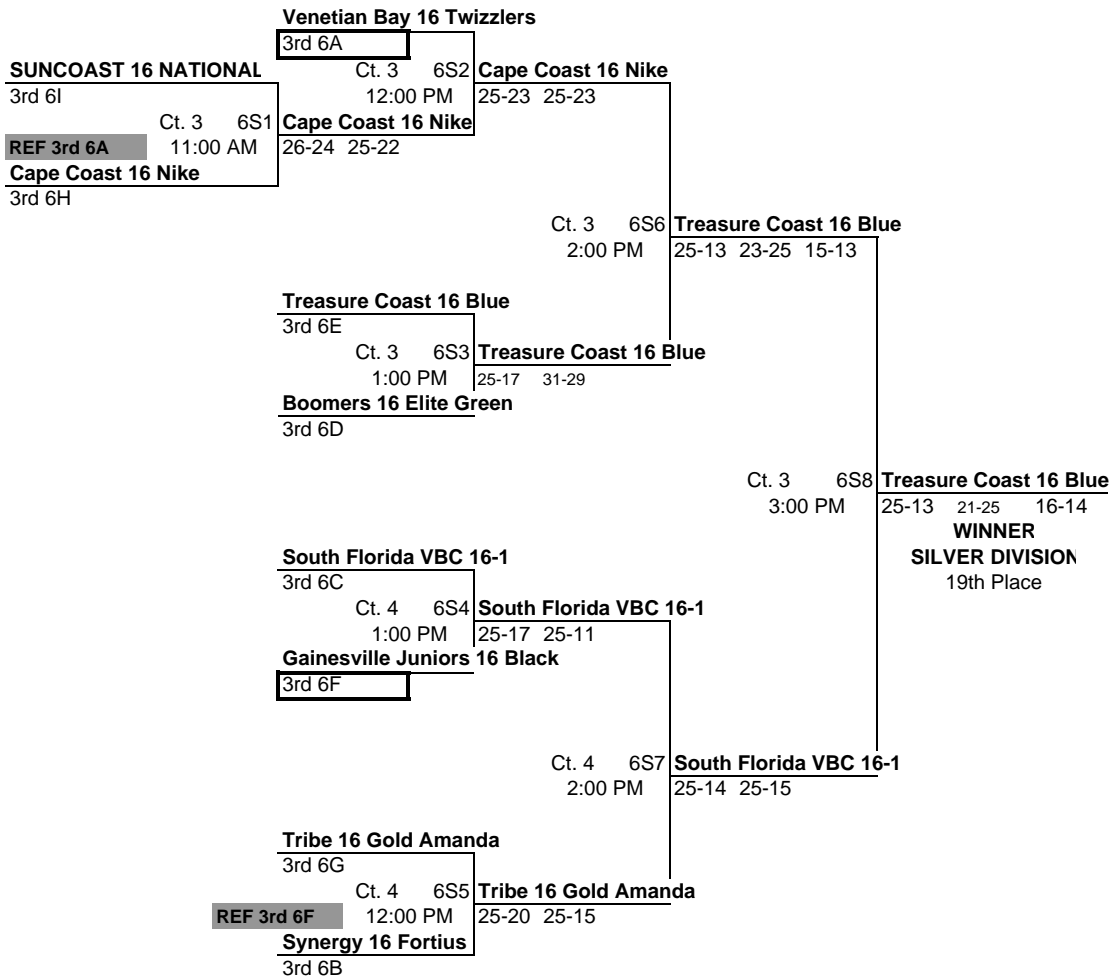

16U SILVER DIVISION PLAYOFFS

☐ This box means you must referee the match prior to your match

ALL TEAMS THAT LOSE THEIR MATCH WILL STAY TO REFEREE THE NEXT MATCH