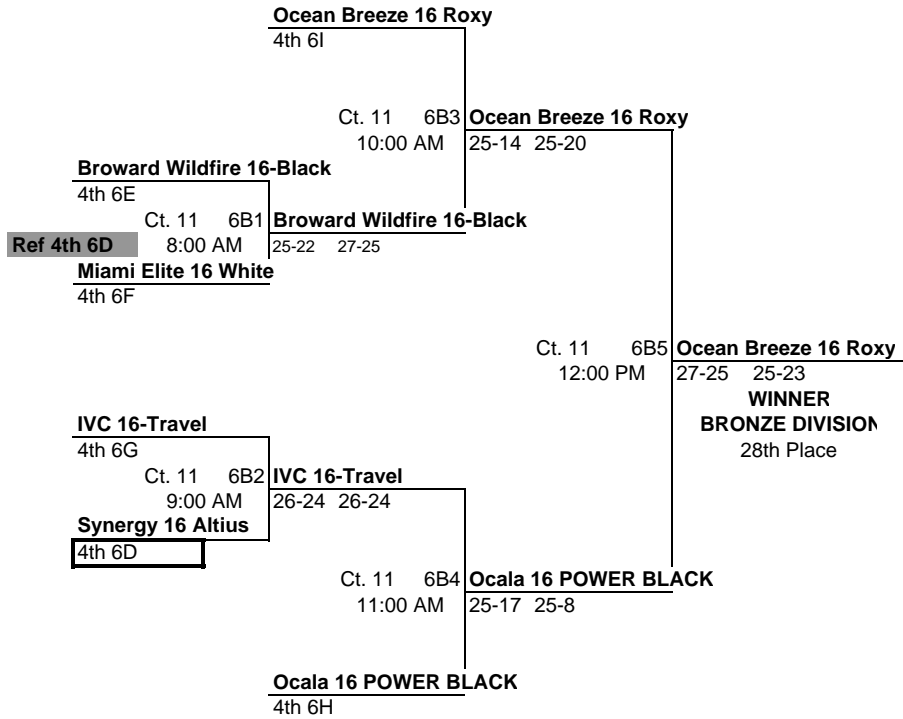

16U BRONZE DIVISION PLAYOFFS

This box means you must referee the match prior to your match

ALL TEAMS THAT LOSE THEIR MATCH WILL STAY TO REFEREE THE NEXT MATCH