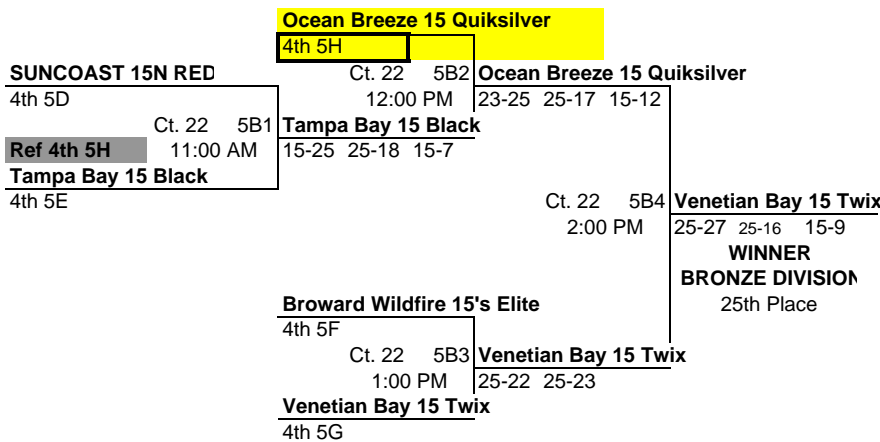

This box means you must referee the match prior to your match

ALL TEAMS THAT LOSE THEIR MATCH WILL STAY TO REFEREE THE NEXT MATCH