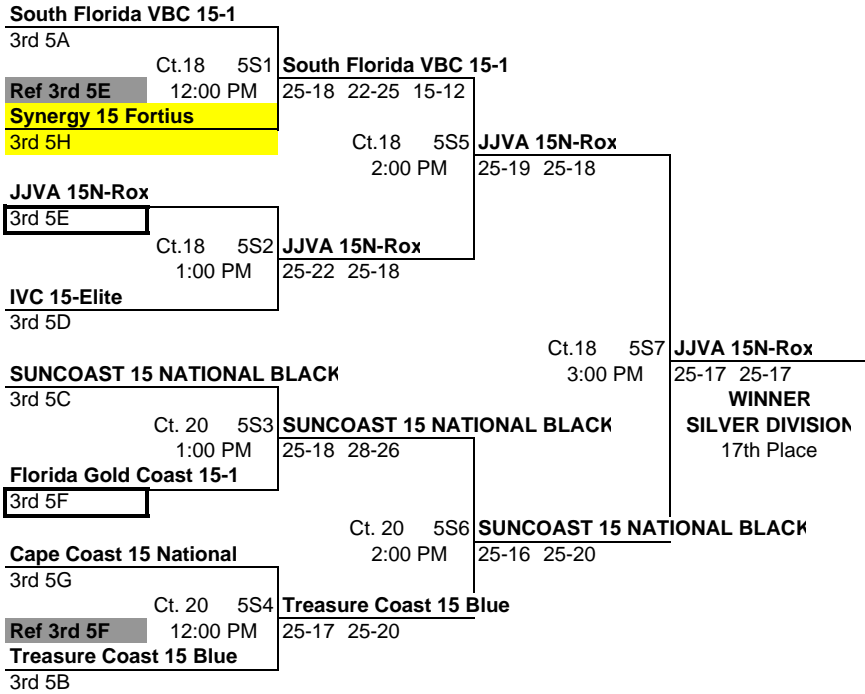

15U SILVER DIVISION PLAYOFFS

15U BRONZE DIVISION PLAYOFFS