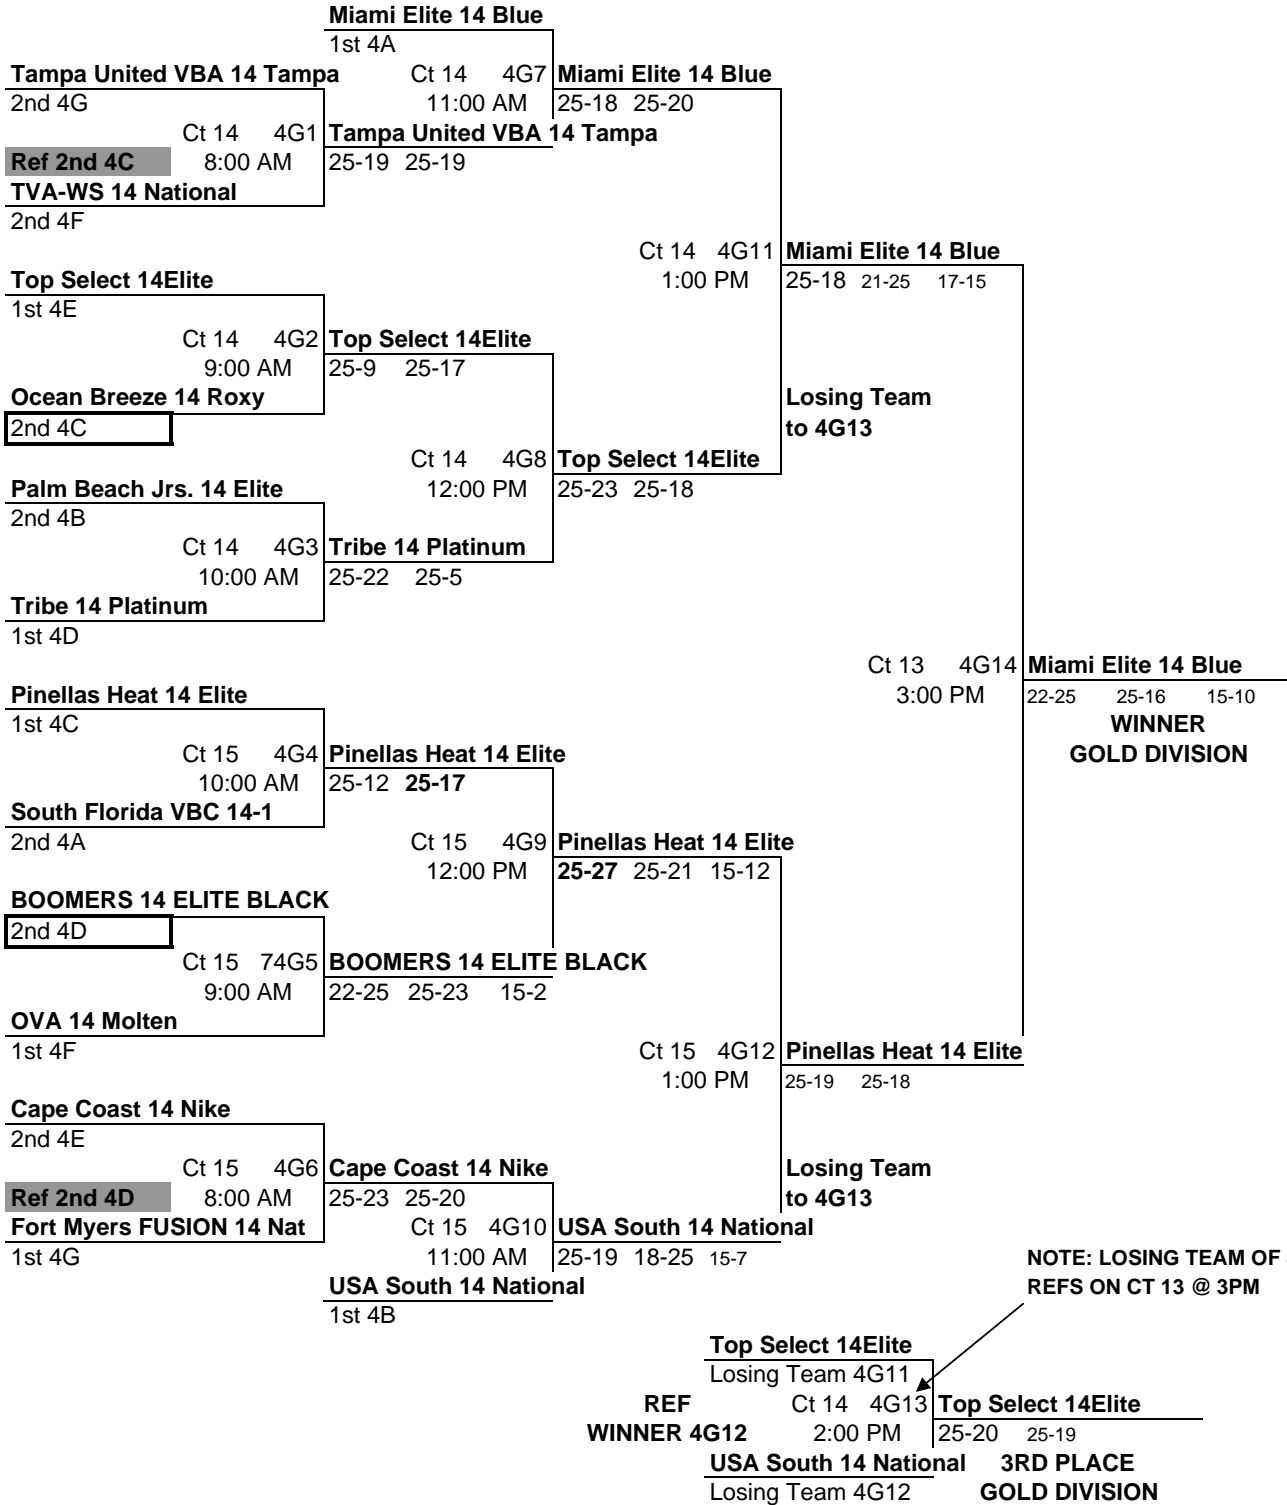

FLORIDA REGION OF USA VOLLEYBALL - www.FloridaVolleyball.org
2010 GIRL'S JR. REGIONAL BID CHAMPIONSHIPS (ORLANDO, FL)

POOL: 4F LOCATION: OCCC - HALL NB COURT: 2												Matches		Games		PLACE	
												Won	Lost	Won	Lost		
1	FJ4TVAWS1FL	TVA-WS 14 National									1.1453	2	1	4	2	2	
2	FJ4OVAVB2FL	OVA 14 Molten									1.9481	3	0	6	0	1	
3	FJ4OPVBA1FL	Ocala 14 POWER BLACK									1.0080	1	2	2	4	3	
4	FJ4SYNER2FL	Synergy 14 Fortius2									0.3933	0	3	0	6	4	
Day/Ct	SAT 2	SAT 2	SAT 2	SAT 2	SAT 2	SAT 2	SAT 2	SAT 2	SAT 2	SAT 2	Day/Ct	POOL 4F COURT 2					
Time	2:30 PM	3:30 PM	4:30 PM	5:30 PM	6:30 PM	7:30 PM	7:30 PM	7:30 PM	7:30 PM	Time							
Match	1 vs 3 R:2	2 vs 4 R:1	1 vs 4 R:3	2 vs 3 R:1	3 vs 4 R:2	1 vs 2 R:4	1 vs 2 R:4	1 vs 2 R:4	Match								
Gm 1	25	22	25	4	25	17	25	13	25	11	21					25	Gm 1
Gm 2	25	21	25	6	25	7	25	20	25	14	13	25	Gm 2				
Gm 3													Gm 3				

POOL: 4G LOCATION: OCCC - HALL NB COURT: 1												Matches		Games		PLACE	
												Won	Lost	Won	Lost		
1	FJ4FMFVB3FL	Fort Myers FUSION 14 Nat									2.2388	3	0	6	0	1	
2	FJ4UNITE1FL	Tampa United VBA 14 Tampa									1.3711	2	1	4	2	2	
3	FJ4BOMER2FL	BOOMERS 14 ELITE GREEN									0.7293	1	2	2	4	3	
4	FJ4SYNER1FL	Synergy 14 Fortius1									0.4467	0	3	0	6	4	
Day/Ct	SAT 1	SAT 1	SAT 1	SAT 1	SAT 1	SAT 1	SAT 1	SAT 1	SAT 1	SAT 1	Day/Ct	POOL 4G COURT 1					
Time	2:30 PM	3:30 PM	4:30 PM	5:30 PM	6:30 PM	7:30 PM	7:30 PM	7:30 PM	7:30 PM	Time							
Match	1 vs 3 R:2	2 vs 4 R:1	1 vs 4 R:3	2 vs 3 R:1	3 vs 4 R:2	1 vs 2 R:4	1 vs 2 R:4	1 vs 2 R:4	Match								
Gm 1	25	8	25	13	25	6	25	18	25	19	25					14	Gm 1
Gm 2	25	9	25	4	25	11	25	12	25	14	25	19	Gm 2				
Gm 3													Gm 3				

FLORIDA REGION OF USA VOLLEYBALL - www.FloridaVolleyball.org
2010 GIRL'S JR. REGIONAL BID CHAMPIONSHIPS (ORLANDO, FL)

14U GOLD DIVISION PLAYOFFS

This box means you must referee the match prior to your match

ALL TEAMS THAT LOSE THEIR MATCH WILL STAY TO REFEREE THE NEXT MATCH!