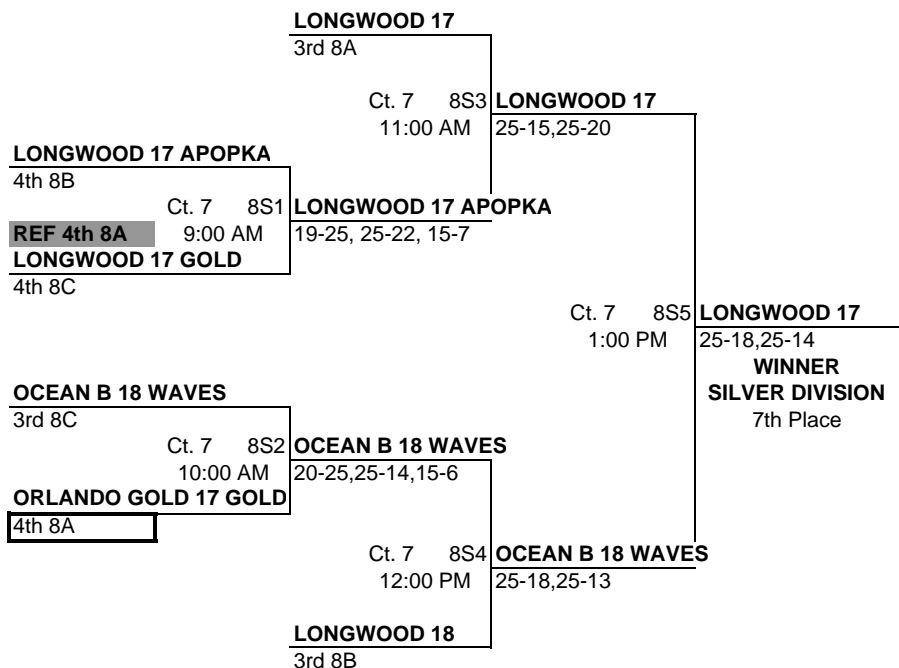

18U SILVER DIVISION PLAYOFFS

This box means you must referee the match prior to your match.

ALL TEAMS THAT LOSE THEIR MATCH WILL STAY TO REFEREE THE NEXT MATCH