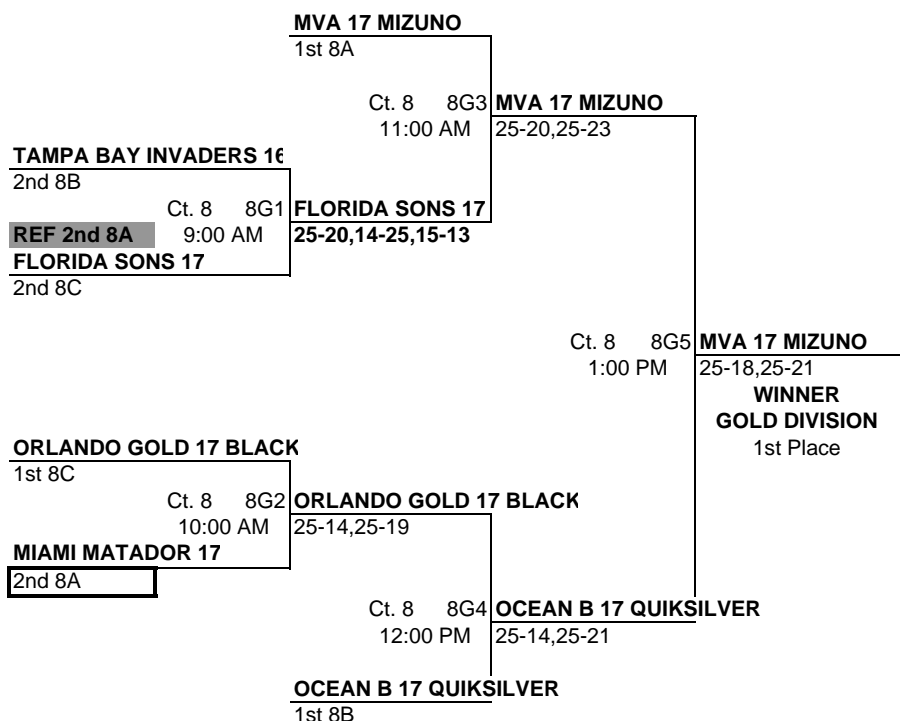

FLORIDA REGION OF USA VOLLEYBALL - www.FloridaVolleyball.org
2010 BOY'S JR. REGIONAL VOLLEYBALL CHAMPIONSHIPS (ORLANDO, FL)

POOL: 8A LOCATION: ORLANDO SPORTS CENTER COURT: 6												Matches		Games		PLACE	
												Won	Lost	Won	Lost		
1	MJ7MIVBA1FL	MVA 17 MIZUNO										1.1597	3	0	6	2	1
2	MJ7LWVBC1FL	LONGWOOD 17										1.1761	1	2	4	4	3
3	MJ7MMVBC1FL	MIAMI MATADOR 17										1.1111	2	1	5	4	2
4	MJ7OGOLD2FL	ORLANDO GOLD 17 GOLD										0.5796	0	3	1	6	4
Day/Ct	SAT 6	SAT 6	SAT 6	SAT 6	SAT 6	SAT 6	SAT 6	SAT 6	SAT 6	SAT 6	Day/Ct	POOL 8A					
Time	1:30 PM	2:30 PM	3:30 PM	4:30 PM	5:30 PM	6:30 PM	1 vs 2	R:4	Time	Match	COURT 6						
Match	1 vs 3 R:2	2 vs 4 R:1	1 vs 4 R:3	2 vs 3 R:1	3 vs 4 R:2	1 vs 2 R:4					Match						
Gm 1	25	22	25	8	25	14	26	24	25	21	25	22	Gm 1				
Gm 2	16	25	25	9	25	11	20	25	17	25	21	25	Gm 2				
Gm 3	15	12					11	15	15	3	15	13	Gm 3				

POOL: 8B LOCATION: ORLANDO SPORTS CENTER COURT: 7												Matches		Games		PLACE	
												Won	Lost	Won	Lost		
1	MJ7OBVBC1FL	OCEAN B 17 QUIKSILVER										1.5816	3	0	6	0	1
2	MJ6TAMPA1FL	TAMPA BAY INVADERS 16										1.2478	2	1	4	2	2
3	MJ8LWVBC1FL	LONGWOOD 18										0.7687	1	2	2	5	3
4	MJ7LWVBC4FL	LONGWOOD 17 APOPKA										0.6710	0	3	1	6	4
Day/Ct	SAT 7	SAT 7	SAT 7	SAT 7	SAT 7	SAT 7	SAT 7	SAT 7	SAT 7	SAT 7	Day/Ct	POOL 8B					
Time	1:30 PM	2:30 PM	3:30 PM	4:30 PM	5:30 PM	6:30 PM	1 vs 2	R:4	Time	Match	COURT 7						
Match	1 vs 3 R:2	2 vs 4 R:1	1 vs 4 R:3	2 vs 3 R:1	3 vs 4 R:2	1 vs 2 R:4					Match						
Gm 1	25	18	25	14	25	16	25	14	25	14	30	28	Gm 1				
Gm 2	25	11	25	15	25	12	25	15	15	25	25	13	Gm 2				
Gm 3									15	8			Gm 3				

POOL: 8C LOCATION: ORLANDO SPORTS CENTER COURT: 8												Matches		Games		PLACE	
												Won	Lost	Won	Lost		
1	MJ7OGOLD1FL	ORLANDO GOLD 17 BLACK										1.5152	3	0	6	0	1
2	MJ7FSVBC1FL	FLORIDA SONS 17										1.0859	2	1	4	2	2
3	MJ7OBVBC2FL	OCEAN B 18 WAVES										0.8984	1	2	2	4	3
4	MJ7OGOLD2FL	LONGWOOD 17 GOLD										0.6733	0	3	0	6	4
Day/Ct	SAT 8	SAT 8	SAT 8	SAT 8	SAT 8	SAT 8	SAT 8	SAT 8	SAT 8	SAT 8	Day/Ct	POOL 8C					
Time	1:30 PM	2:30 PM	3:30 PM	4:30 PM	5:30 PM	6:30 PM	1 vs 2	R:4	Time	Match	COURT 8						
Match	1 vs 3 R:2	2 vs 4 R:1	1 vs 4 R:3	2 vs 3 R:1	3 vs 4 R:2	1 vs 2 R:4					Match						
Gm 1	25	11	25	20	25	11	25	17	25	16	25	22	Gm 1				
Gm 2	25	18	25	22	25	20	25	19	25	12	25	17	Gm 2				
Gm 3													Gm 3				

18U GOLD DIVISION PLAYOFFS

☐ This box means you must referee the match prior to your match.

ALL TEAMS THAT LOSE THEIR MATCH WILL STAY TO REFEREE THE NEXT MATCH