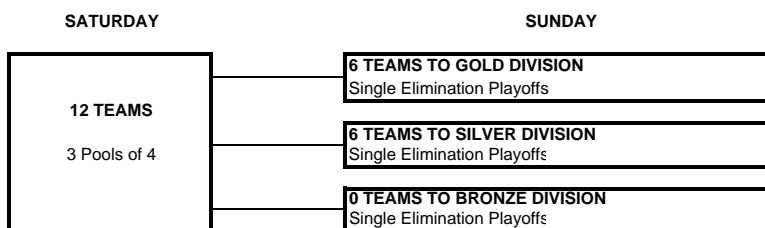

# 18U DIVISION

### IMPORTANT...PLEASE READ!

4 TEAM POOLS WILL PLAY BEST 2 OUT OF 3 GAMES PER SET  
 THE FIRST TWO GAMES WILL BE TO 25 POINTS, RALLY SCORING, WIN BY TWO, NO CAP  
 THE THIRD GAME WILL BE TO 15 POINTS, RALLY SCORING, WIN BY TWO, NO CAP

3 TEAM POOLS WILL PLAY 3 GAMES TO 25 POINTS, RALLY SCORING, NO CAP

YOUR FINISH IN SATURDAY'S POOL WILL DETERMINE YOUR PLACEMENT FOR SUNDAY'S SINGLE ELIMINATION PLAYOFFS.

TOP TWO TEAMS IN EACH POOL WILL ADVANCE TO THE GOLD DIVISION  
 3RD & 4TH PLACE TEAMS IN EACH POOL WILL ADVANCE TO THE SILVER DIVISION