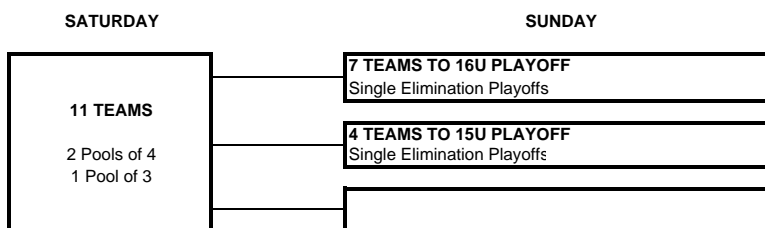

## 15U/16U DIVISION

### IMPORTANT...PLEASE READ!

4 TEAM POOLS WILL PLAY BEST 2 OUT OF 3 GAMES PER SET  
 THE FIRST TWO GAMES WILL BE TO 25 POINTS, RALLY SCORING, WIN BY TWO, NO CAP  
 THE THIRD GAME WILL BE TO 15 POINTS, RALLY SCORING, WIN BY TWO, NO CAP