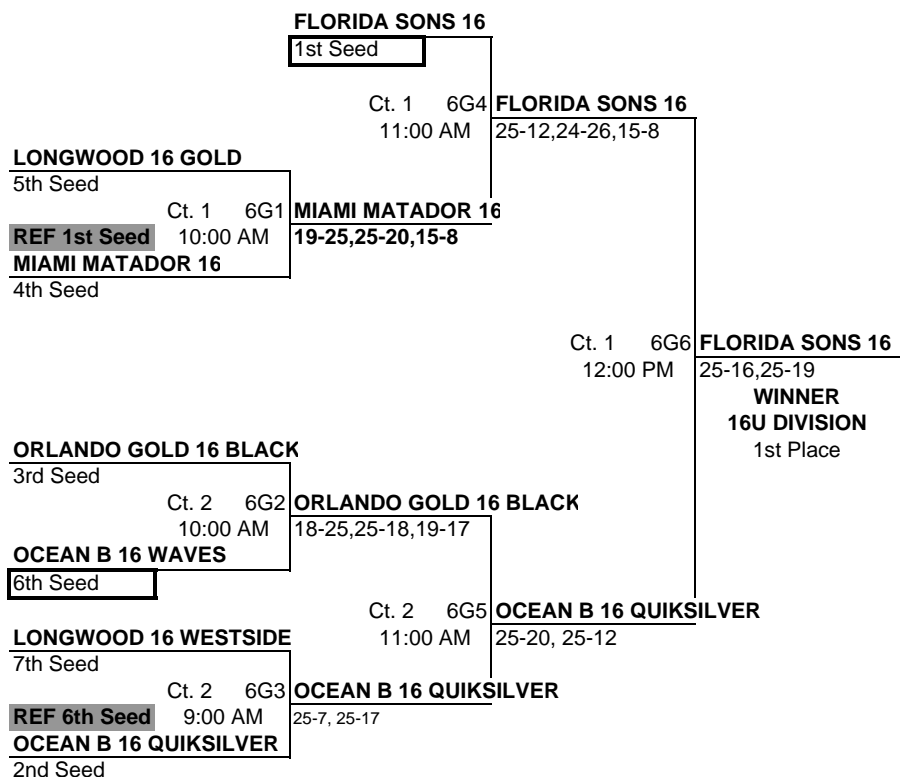

FLORIDA REGION OF USA VOLLEYBALL - www.FloridaVolleyball.org
2010 BOY'S JR. REGIONAL VOLLEYBALL CHAMPIONSHIPS (ORLANDO, FL)

POOL: 6A LOCATION: ORLANDO SPORTS CENTER COURT: 1							Matches		Games		PLACE
							Won	Lost	Won	Lost	
1	MJ6OBVBC1FL	OCEAN B 16 QUIKSILVER				1.4286	2	0	6	0	
2	MJ6LWVBC2FL	LONGWOOD 16 GOLD				0.7550	0	2	0	6	
3	MJ5OGOLD1FL	ORLANDO GOLD 15 BLACK				0.9416	1	1	3	3	
NOTE - THIS POOLS PLAYS BEST 3 OUT OF 5!											
Day/Ct Time Match	SAT 1 1:30 PM 1 vs 3 R:2		SAT 1 3:30 PM 2 vs 3 R:1		SAT 1 5:30 PM 1 vs 2 R:3						Day/Ct Time Match
Gm 1	25	16	21	25	25	19					Gm 1
Gm 2	25	19	24	26	25	17					Gm 2
Gm 3	25	18	17	25	25	16					Gm 3
Gm 4											Gm 4
Gm 5											Gm 5

**POOL 6A
COURT 1**

POOL: 6B LOCATION: ORLANDO SPORTS CENTER COURT: 2							Matches		Games		PLACE		
							Won	Lost	Won	Lost			
1	MJ6FSVBC1FL	FLORIDA SONS 16				2.0270	3	0	6	0			
2	MJ6MMVBC1FL	MIAMI MATADOR 16				1.1197	2	1	4	2			
3	MJ6OBVBC2FL	OCEAN B 16 WAVES				0.7400	1	2	2	5			
4	MJ6LWVBC3FL	LONGWOOD 16 WESTSIDE				0.6623	0	3	1	6			
Day/Ct Time Match	SAT 2 1:30 PM 1 vs 3 R:2		SAT 2 2:30 PM 2 vs 4 R:1		SAT 2 3:30 PM 1 vs 4 R:3		SAT 2 4:30 PM 2 vs 3 R:1		SAT 2 5:30 PM 3 vs 4 R:2		SAT 2 6:30 PM 1 vs 2 R:4		Day/Ct Time Match
Gm 1	25	6	25	15	25	9	25	18	25	11	25	14	Gm 1
Gm 2	25	19	25	17	25	9	25	17	10	25	25	17	Gm 2
Gm 3									16	14			Gm 3

**POOL 6B
COURT 2**

POOL: 6C LOCATION: ORLANDO SPORTS CENTER COURT: 3							Matches		Games		PLACE		
							Won	Lost	Won	Lost			
1	MJ5OBVBC1FL	OCEAN B 15 QUIKSILVER				1.2692	2	1	4	2			
2	MJ6OGOLD1FL	ORLANDO GOLD 16 BLACK				1.3879	3	0	6	1			
3	MJ5LWVBC1FL	LONGWOOD 15				0.5533	0	3	0	6			
4	MJ5VISVB1FL	VISION 15				0.9577	1	2	3	4			
Day/Ct Time Match	SAT 3 1:30 PM 1 vs 3 R:2		SAT 3 2:30 PM 2 vs 4 R:1		SAT 3 3:30 PM 1 vs 4 R:3		SAT 3 4:30 PM 2 vs 3 R:1		SAT 3 5:30 PM 3 vs 4 R:2		SAT 3 6:30 PM 1 vs 2 R:4		Day/Ct Time Match
Gm 1	25	12	21	25	25	10	25	8	15	25	20	25	Gm 1
Gm 2	25	11	25	18	25	21	25	21	16	25	12	25	Gm 2
Gm 3			15	12									Gm 3

**POOL 6C
COURT 3**

ALL 15U TEAMS WILL ADVANCE TO A SINGLE ELIMINATION PLAYOFF
PLAYOFF SEEDING WILL BE BASED ON POOL PLAY POINT % (Total points scored divided by total points scored against)
PLAYOFF FORMAT: BEST 2/3 TO 25, 3RD GAME TO 15, NO CAP

Team Name	Pt %
1 OCEAN B 15 QUIKSILVER	1.2692
2 VISION 15	0.9577
3 ORLANDO GOLD 15 BLACK	0.9416
4 LONGWOOD 15	0.5533

ALL 16U TEAMS WILL ADVANCE TO A SINGLE ELIMINATION PLAYOFF
PLAYOFF SEEDING WILL BE BASED ON POOL PLAY POINT % (Total points scored divided by total points scored against)
PLAYOFF FORMAT: BEST 2/3 TO 25, 3RD GAME TO 15, NO CAP

Team Name	Pt %
1 FLORIDA SONS 16	2.0270
2 OCEAN B 16 QUIKSILVER	1.4286
3 ORLANDO GOLD 16 BLACK	1.3879
4 MIAMI MATADOR 16	1.1197
5 LONGWOOD 16 GOLD	0.7550
6 OCEAN B 16 WAVES	0.7400
7 LONGWOOD 16 WESTSIDE	0.6623

16U GOLD DIVISION PLAYOFFS

☐ This box means you must referee the match prior to your match.

ALL TEAMS THAT LOSE THEIR MATCH WILL STAY TO REFEREE THE NEXT MATCH