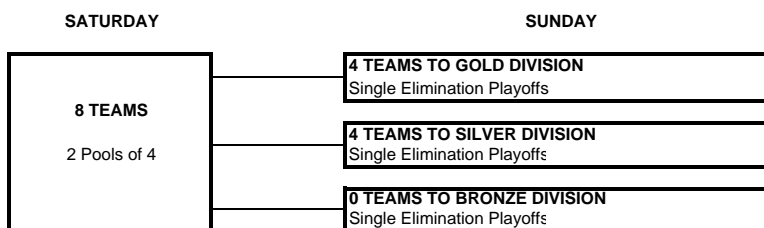

14U DIVISION

IMPORTANT...PLEASE READ!

4 TEAM POOLS WILL PLAY BEST 2 OUT OF 3 GAMES PER SET
 THE FIRST TWO GAMES WILL BE TO 25 POINTS, RALLY SCORING, WIN BY TWO, NO CAP
 THE THIRD GAME WILL BE TO 15 POINTS, RALLY SCORING, WIN BY TWO, NO CAP

3 TEAM POOLS WILL PLAY 3 GAMES TO 25 POINTS, RALLY SCORING, NO CAP

YOUR FINISH IN SATURDAY'S POOL WILL DETERMINE YOUR PLACEMENT FOR SUNDAY'S SINGLE ELIMINATION PLAYOFFS.

TOP TWO TEAMS IN EACH POOL WILL ADVANCE TO THE GOLD DIVISION
 3RD & 4TH PLACE TEAMS IN EACH POOL WILL ADVANCE TO THE SILVER DIVISION