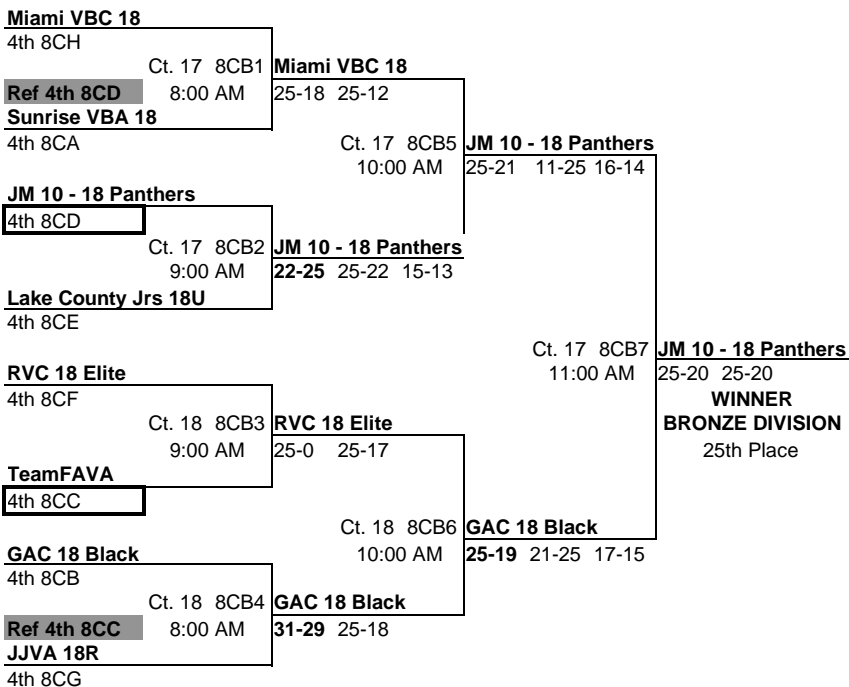

18C BRONZE DIVISION PLAYOFFS

☐ This box means you must referee the match prior to your match.

ALL TEAMS THAT LOSE THEIR MATCH WILL STAY TO REFEREE THE NEXT MATCH!