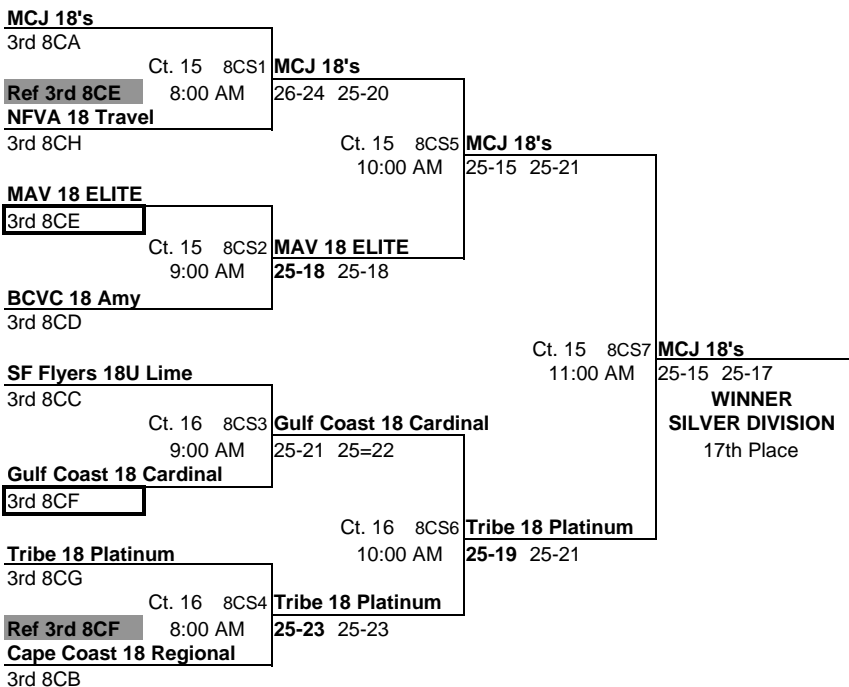

**POOL 8CF
COURT 29**

FLORIDA REGION OF USA VOLLEYBALL - www.FloridaVolleyball.org
2010 GIRL'S JR. REGIONAL VOLLEYBALL CHAMPIONSHIPS (ORLANDO, FL)

POOL: 8CG LOCATION: OCCC - HALL NA COURT: 30										Matches		Games		PLACE
										Won	Lost	Won	Lost	
1	FJ8NFLVB1FL	NFVA 18 Elite		1.3465		2	1	4	2	2				
2	FJ7JAXJR1FL	JJVA 17N-Rox		1.5152		3	0	6	0	1				
3	FJ8TRVB1FL	Tribe 18 Platinum		0.8397		1	2	2	5	3				
4	FJ8JAXJR3FL	JJVA 18R		0.6280		0	3	1	6	4				
Day/Ct	SAT 30	SAT 30	SAT 30	SAT 30	SAT 30	SAT 30	SAT 30	Day/Ct						
Time	8:00 AM	9:00 AM	10:00 AM	11:00 AM	12:00 PM	1:00 PM	Time							
Match	1 vs 3 R:2	2 vs 4 R:1	1 vs 4 R:3	2 vs 3 R:1	3 vs 4 R:2	1 vs 2 R:4	Match							
Gm 1	25	17	25	19	25	8	25	20	24	26	21	25	Gm 1	
Gm 2	25	15	25	9	25	11	25	15	25	20	15	25	Gm 2	
Gm 3									15	10			Gm 3	

**POOL 8CG
COURT 30**

POOL: 8CH LOCATION: OCCC - HALL NA COURT: 31										Matches		Games		PLACE
										Won	Lost	Won	Lost	
1	FJ8SDADE1FL	SDVC 18 Elite		1.4138		3	0	6	1	1				
2	FJ8CFLVC1FL	CFVC 18-R		1.0563		2	1	4	3	2				
3	FJ8NFLVB1FL	NFVA 18 Travel		0.9471		1	2	4	4	3				
4	FJ8MIAMI1FL	Miami VBC 18		0.6867		0	3	0	6	4				
Day/Ct	SAT 31	SAT 31	SAT 31	SAT 31	SAT 31	SAT 31	Day/Ct							
Time	8:00 AM	9:00 AM	10:00 AM	11:00 AM	12:00 PM	1:00 PM	Time							
Match	1 vs 3 R:2	2 vs 4 R:1	1 vs 4 R:3	2 vs 3 R:1	3 vs 4 R:2	1 vs 2 R:4	Match							
Gm 1	24	26	25	17	25	10	25	20	25	23	25	15	Gm 1	
Gm 2	25	22	25	23	25	11	24	26	25	19	25	21	Gm 2	
Gm 3	15	11					15	6					Gm 3	

**POOL 8CH
COURT 31**

18C GOLD DIVISION PLAYOFFS

This box means you must referee the match prior to your match.

ALL TEAMS THAT LOSE THEIR MATCH WILL STAY TO REFEREE THE NEXT MATCH!

18C SILVER DIVISION PLAYOFFS