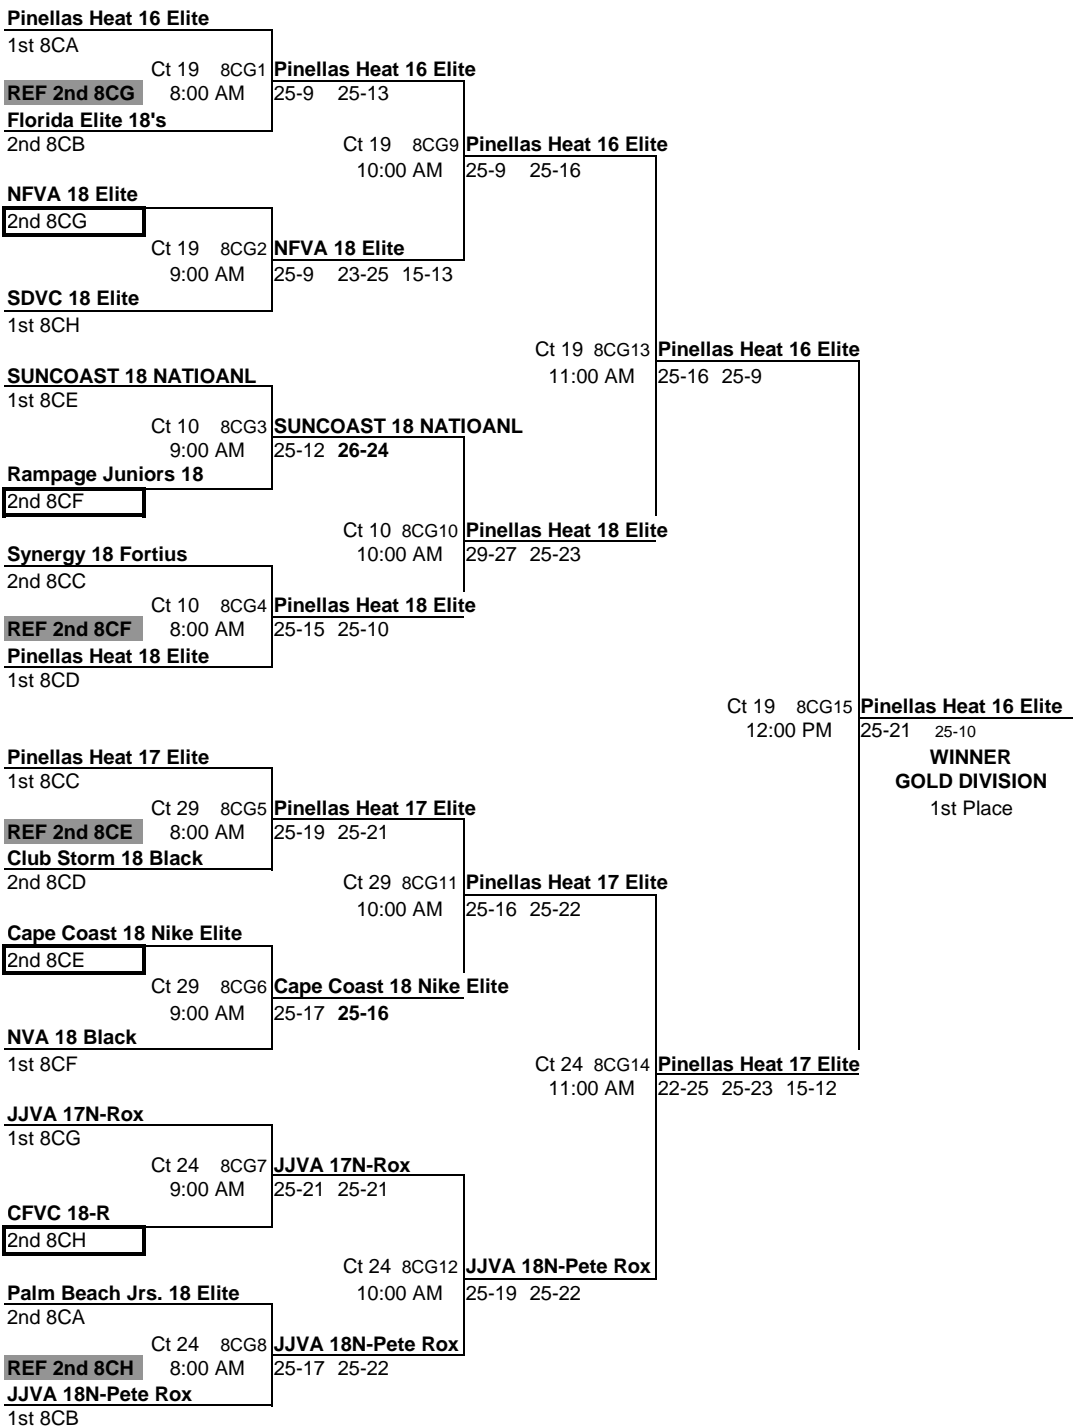

FLORIDA REGION OF USA VOLLEYBALL - www.FloridaVolleyball.org
2010 GIRL'S JR. REGIONAL VOLLEYBALL CHAMPIONSHIPS (ORLANDO, FL)

POOL: 8CG LOCATION: OCCC - HALL NA COURT: 30										Matches		Games		PLACE
										Won	Lost	Won	Lost	
1	FJ8NFLVB1FL	NFVA 18 Elite		1.3465		2	1	4	2	2				
2	FJ7JAXJR1FL	JJVA 17N-Rox		1.5152		3	0	6	0	1				
3	FJ8TRVB1FL	Tribe 18 Platinum		0.8397		1	2	2	5	3				
4	FJ8JAXJR3FL	JJVA 18R		0.6280		0	3	1	6	4				
Day/Ct	SAT 30	SAT 30	SAT 30	SAT 30	SAT 30	SAT 30	SAT 30	Day/Ct						
Time	8:00 AM	9:00 AM	10:00 AM	11:00 AM	12:00 PM	1:00 PM	Time							
Match	1 vs 3 R:2	2 vs 4 R:1	1 vs 4 R:3	2 vs 3 R:1	3 vs 4 R:2	1 vs 2 R:4	Match							
Gm 1	25	17	25	19	25	8	25	20	24	26	21	25	Gm 1	
Gm 2	25	15	25	9	25	11	25	15	25	20	15	25	Gm 2	
Gm 3									15	10			Gm 3	

**POOL 8CG
COURT 30**

POOL: 8CH LOCATION: OCCC - HALL NA COURT: 31										Matches		Games		PLACE
										Won	Lost	Won	Lost	
1	FJ8SDADE1FL	SDVC 18 Elite		1.4138		3	0	6	1	1				
2	FJ8CFLVC1FL	CFVC 18-R		1.0563		2	1	4	3	2				
3	FJ8NFLVB1FL	NFVA 18 Travel		0.9471		1	2	4	4	3				
4	FJ8MIAMI1FL	Miami VBC 18		0.6867		0	3	0	6	4				
Day/Ct	SAT 31	SAT 31	SAT 31	SAT 31	SAT 31	SAT 31	Day/Ct							
Time	8:00 AM	9:00 AM	10:00 AM	11:00 AM	12:00 PM	1:00 PM	Time							
Match	1 vs 3 R:2	2 vs 4 R:1	1 vs 4 R:3	2 vs 3 R:1	3 vs 4 R:2	1 vs 2 R:4	Match							
Gm 1	24	26	25	17	25	10	25	20	25	23	25	15	Gm 1	
Gm 2	25	22	25	23	25	11	24	26	25	19	25	21	Gm 2	
Gm 3	15	11					15	6					Gm 3	

**POOL 8CH
COURT 31**

18C GOLD DIVISION PLAYOFFS

☐ This box means you must referee the match prior to your match.

ALL TEAMS THAT LOSE THEIR MATCH WILL STAY TO REFEREE THE NEXT MATCH!