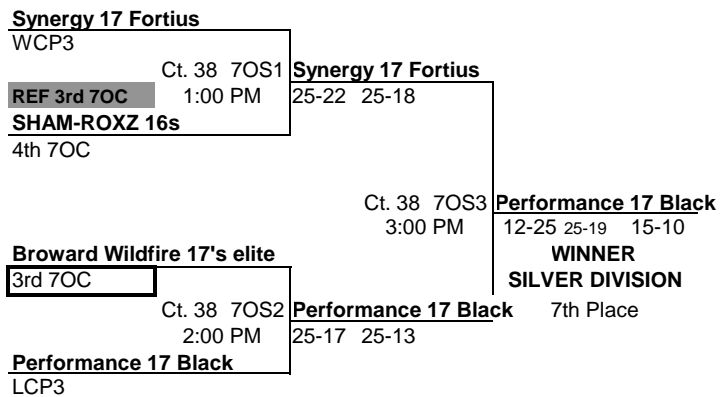

17O SILVER DIVISION PLAYOFFS

☐ This box means you must referee the match prior to your match.

ALL TEAMS THAT LOSE THEIR MATCH WILL STAY TO REFEREE THE NEXT MATCH!