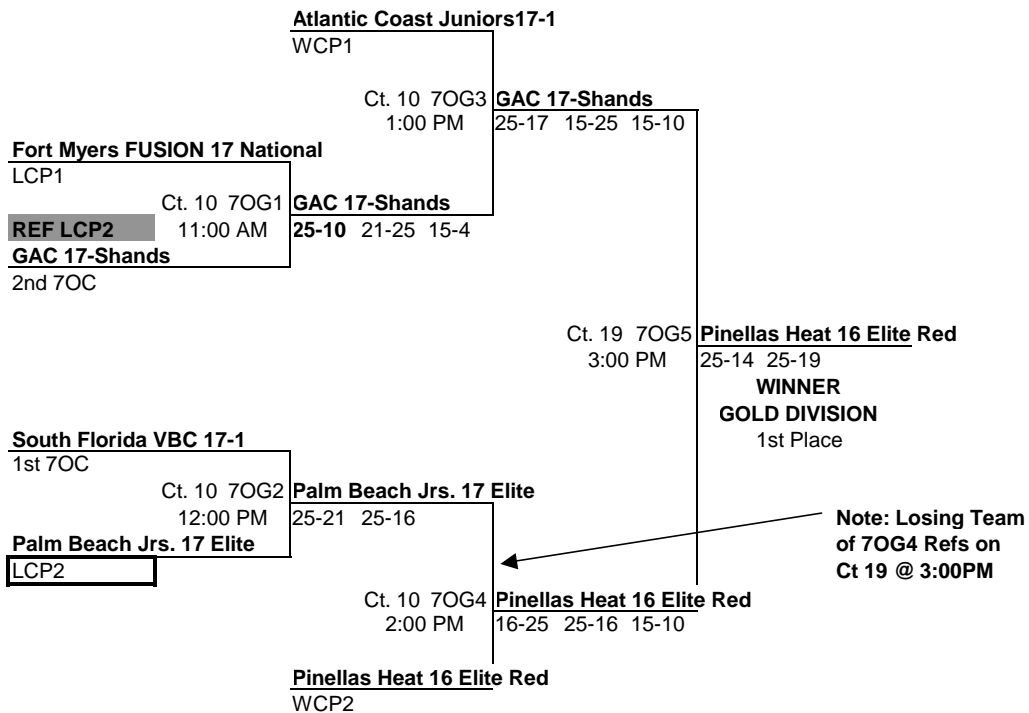

POOL 70C
COURT 3

CROSS POOL PLAY INFORMATION FOR 3-TEAM POOLS LISTED ABOVE!

70-CP1

1st 70A vs 2nd 70B
Ref: 3rd 70A
Court 1

70-CP2

1st 70B vs 2nd 70A
Ref: 3rd 70B
Court 2

70-CP3

3rd 70A vs 3rd 70B
Ref: 2nd 70A
Court 2

Atlantic Coast Juniors17-1
1st 70A

Pinellas Heat 16 Elite Red
1st 70B

Synergy 17 Fortius
3rd 70A

Fort Myers FUSION 17 National
2nd 70B

Palm Beach Jrs. 17 Elite
2nd 70A

Performance 17 Black
3rd 70B

Atlantic Coast Juniors17-1
Winning Team = WCP1

Pinellas Heat 16 Elite Red
Winning Team = WCP2

Synergy 17 Fortius
Winning Team = WCP3

25-17	25-13	
-------	-------	--

25-13	25-20	
-------	-------	--

25-14	25-13	
-------	-------	--

Fort Myers FUSION 17 National
Losing Team = LCP1

Palm Beach Jrs. 17 Elite
Losing Team = LCP2

Performance 17 Black
Losing Team = LCP3

17O GOLD DIVISION PLAYOFFS

This box means you must referee the match prior to your match.

ALL TEAMS THAT LOSE THEIR MATCH WILL STAY TO REFEREE THE NEXT MATCH!