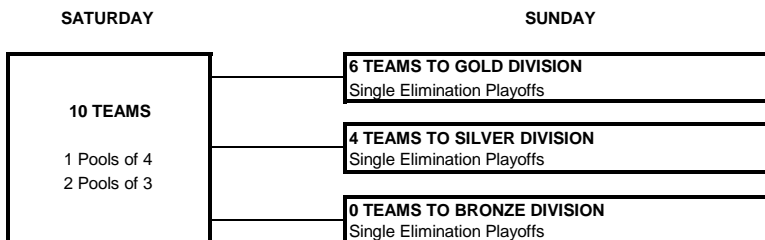

170 DIVISION

IMPORTANT...PLEASE READ!

4 TEAM POOLS WILL PLAY BEST 2 OUT OF 3 GAMES PER SET
 THE FIRST TWO GAMES WILL BE TO 25 POINTS, RALLY SCORING, WIN BY TWO, NO CAP
 THE THIRD GAME WILL BE TO 15 POINTS, RALLY SCORING, WIN BY TWO, NO CAP

3 TEAM POOLS WILL PLAY 3 GAMES TO 25 POINTS, RALLY SCORING, NO CAP

YOUR FINISH IN SATURDAY'S POOL WILL DETERMINE YOUR PLACEMENT FOR SUNDAY'S SINGLE ELIMINATION PLAYOFFS.

TOP TWO TEAMS IN EACH POOL WILL ADVANCE TO THE GOLD DIVISION
 3RD & 4TH PLACE TEAMS IN EACH POOL WILL ADVANCE TO THE SILVER DIVISION