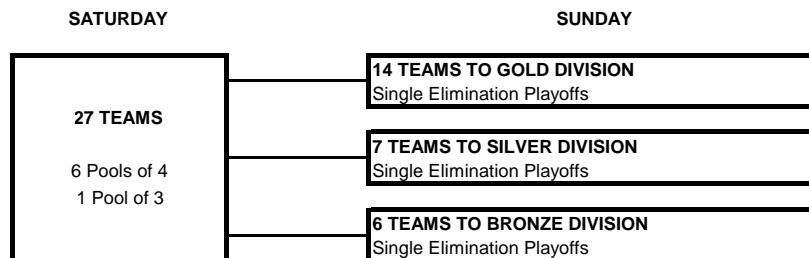

17C DIVISION

IMPORTANT...PLEASE READ!

4 TEAM POOLS WILL PLAY BEST 2 OUT OF 3 GAMES PER SET
 THE FIRST TWO GAMES WILL BE TO 25 POINTS, RALLY SCORING, WIN BY TWO, NO CAP
 THE THIRD GAME WILL BE TO 15 POINTS, RALLY SCORING, WIN BY TWO, NO CAP

3 TEAM POOLS WILL PLAY 3 GAMES TO 25 POINTS, RALLY SCORING, NO CAP

YOUR FINISH IN SATURDAY'S POOL WILL DETERMINE YOUR PLACEMENT FOR SUNDAY'S SINGLE ELIMINATION PLAYOFFS.

TOP TWO TEAMS IN EACH POOL WILL ADVANCE TO THE GOLD DIVISION
 3RD PLACE TEAMS IN EACH POOL WILL ADVANCE TO THE SILVER DIVISION
 4TH PLACE TEAMS IN EACH POOL WILL ADVANCE TO THE BRONZE DIVISION

TEAM LIST

Rank	Team Code	Team Name	Rank	Team Code	Team Name
1	FJ7MEVBC1FL	Miami Elite 17s	25	FJ7HJVBC1FL	Hernando Juniors 17
2	FJ7PHEAT2FL	Pinellas Heat 17 Regional	26	FJ7SOFLA2FL	South Florida VBC 17 Blue
3	FJ7GLFCO1FL	Gulf Coast 17 Cardinal	27	FJ7VIPVB1FL	VIP 17 HINA
4	FJ7SCVBC1FL	SUNCOAST 17 NATIONAL			
5	FJ7SVAVB1FL	SVA 17 Navy			
6	FJ7UNITE2FL	Tampa United VBA 17 United			
7	FJ7FEVBC1FL	Florida Elite 17's			
8	FJ7SYNER2FL	Synergy 17 Altius			
9	FJ7CAPCO1FL	Cape Coast 17 Regional			
10	FJ7SDADE1FL	SDVC 17 National Navy Blue			
11	FJ7OVAVB3FL	OVA 17 National			
12	FJ7JAXJR2FL	JJVA 17R			
13	FJ7UNITE3FL	Tampa United VBA 17 Pasco			
14	FJ7TRBVB3FL	Tribe 17 Silver			
15	FJ7NFPIR1FL	North Florida Pirates 17Gold			
16	FJ7SDADE2FL	SDVC 17 National Baby Blue			
17	FJ7TBRPT1FL	Raptor 17			
18	FJ7CLBFY3FL	Palm Beach Jrs. 17 Black			
19	FJ7PHEAT3FL	Pinellas Heat 17 Regional Red			
20	FJ7GACVB2FL	GAC 17 Black			
21	FJ7WSVBC1FL	Whitesands 17's			
22	FJ7WAKST1FL	Wakulla Storm 17			
23	FJ7BCVBC1FL	BCVC 17 Liz			
24	FJ7GLFCO2FL	Gulf Coast 17 Navy			