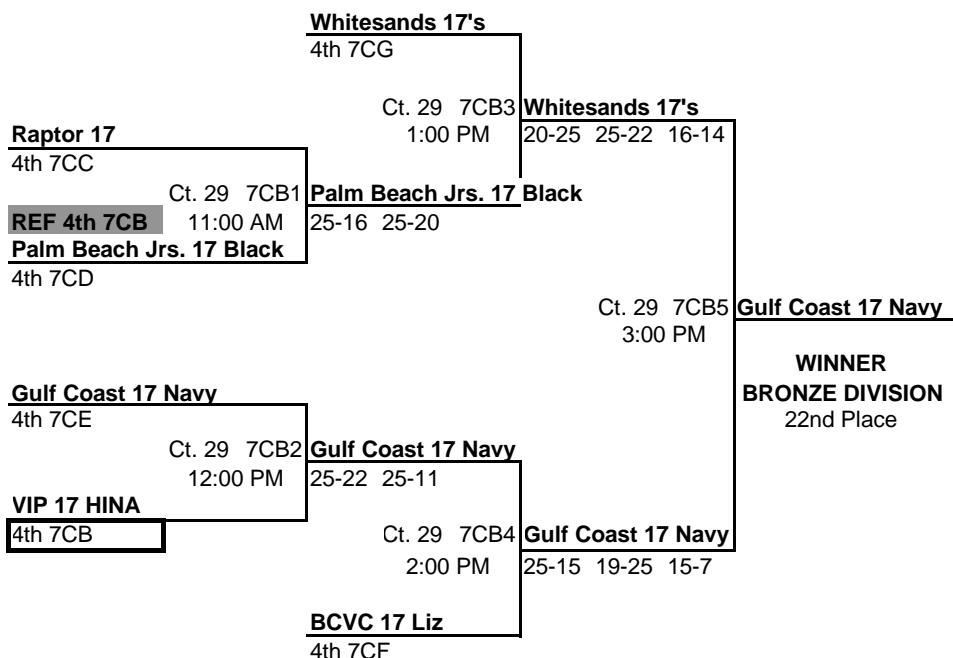

17C BRONZE DIVISION PLAYOFFS

☐ This box means you must referee the match prior to your match.

ALL TEAMS THAT LOSE THEIR MATCH WILL STAY TO REFEREE THE NEXT MATCH!