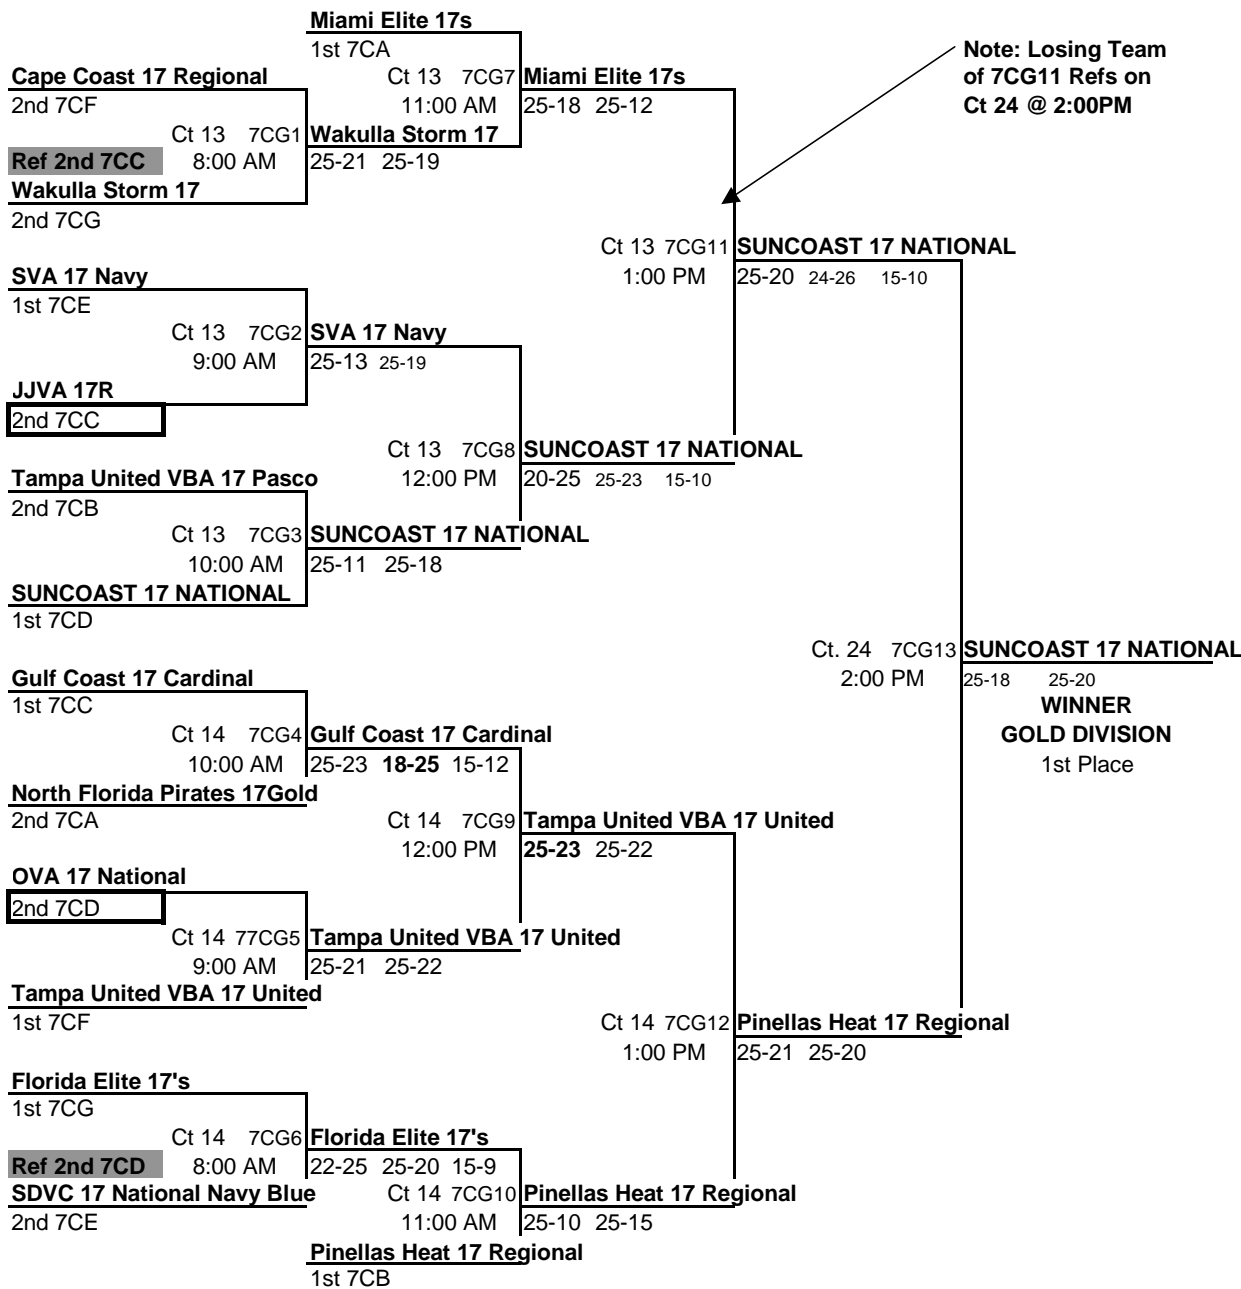

FLORIDA REGION OF USA VOLLEYBALL - www.FloridaVolleyball.org
2010 GIRL'S JR. REGIONAL VOLLEYBALL CHAMPIONSHIPS (ORLANDO, FL)

POOL: 7CF LOCATION: OCCC - HALL NA COURT: 17												Matches		Games		PLACE
												Won	Lost	Won	Lost	
1	FJ7UNITE2FL	Tampa United VBA 17 United						1.3017		3	0	6	0	1		
2	FJ7CAPCO1FL	Cape Coast 17 Regional						0.8896		2	1	4	3	2		
3	FJ7GACVB2FL	GAC 17 Black						1.0930		1	2	2	4	3		
4	FJ7BCVBC1FL	BCVC 17 Liz						0.8089		0	3	1	6	4		
Day/Ct	SAT 17	SAT 17	SAT 17	SAT 17	SAT 17	SAT 17	SAT 17	SAT 17	SAT 17	SAT 17	SAT 17	Day/Ct	POOL 7CF COURT 17			
Time	8:00 AM	9:00 AM	10:00 AM	11:00 AM	12:00 PM	1:00 PM						Time				
Match	1 vs 3 R:2	2 vs 4 R:1	1 vs 4 R:3	2 vs 3 R:1	3 vs 4 R:2	1 vs 2 R:4						Match				
Gm 1	26	24	25	22	25	17	25	22	25	14	25	15			Gm 1	
Gm 2	25	22	17	25	25	23	25	23	25	14	25	15	Gm 2			
Gm 3			15	12									Gm 3			

POOL: 7CG LOCATION: OCCC - HALL NA COURT: 18												Matches		Games		PLACE
												Won	Lost	Won	Lost	
1	FJ7FEVBC1FL	Florida Elite 17's						1.4286		3	0	6	0	1		
2	FJ7SYNER2FL	Synergy 17 Altius						1.0076		1	2	2	4	3		
3	FJ7WSVBC1FL	Whitesands 17's						0.6333		0	3	0	6	4		
4	FJ7WAKST1FL	Wakulla Storm 17						1.0703		2	1	4	2	2		
Day/Ct	SAT 18	SAT 18	SAT 18	SAT 18	SAT 18	SAT 18	SAT 18	SAT 18	SAT 18	SAT 18	SAT 18	Day/Ct	POOL 7CG COURT 18			
Time	8:00 AM	9:00 AM	10:00 AM	11:00 AM	12:00 PM	1:00 PM						Time				
Match	1 vs 3 R:2	2 vs 4 R:1	1 vs 4 R:3	2 vs 3 R:1	3 vs 4 R:2	1 vs 2 R:4						Match				
Gm 1	25	15	23	25	25	21	25	21	18	25	25	18			Gm 1	
Gm 2	25	14	21	25	25	16	25	11	16	25	25	21	Gm 2			
Gm 3													Gm 3			

17C GOLD DIVISION PLAYOFFS

This box means you must referee the match prior to your match.

ALL TEAMS THAT LOSE THEIR MATCH WILL STAY TO REFEREE THE NEXT MATCH!