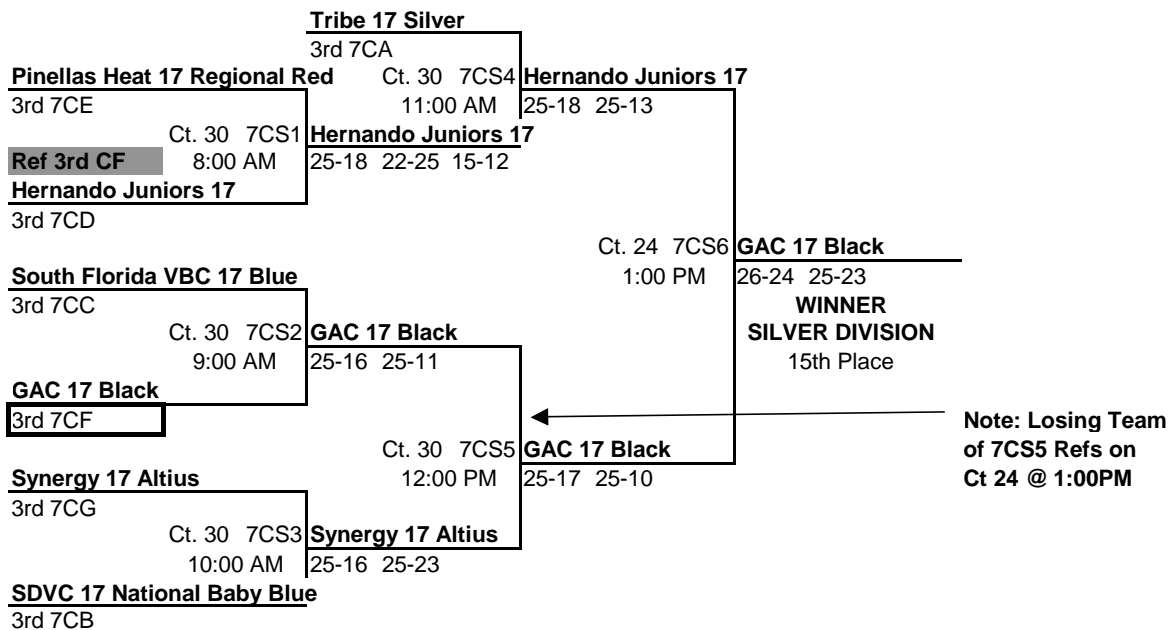

17C SILVER DIVISION PLAYOFFS

☐ This box means you must referee the match prior to your match.

ALL TEAMS THAT LOSE THEIR MATCH WILL STAY TO REFEREE THE NEXT MATCH!