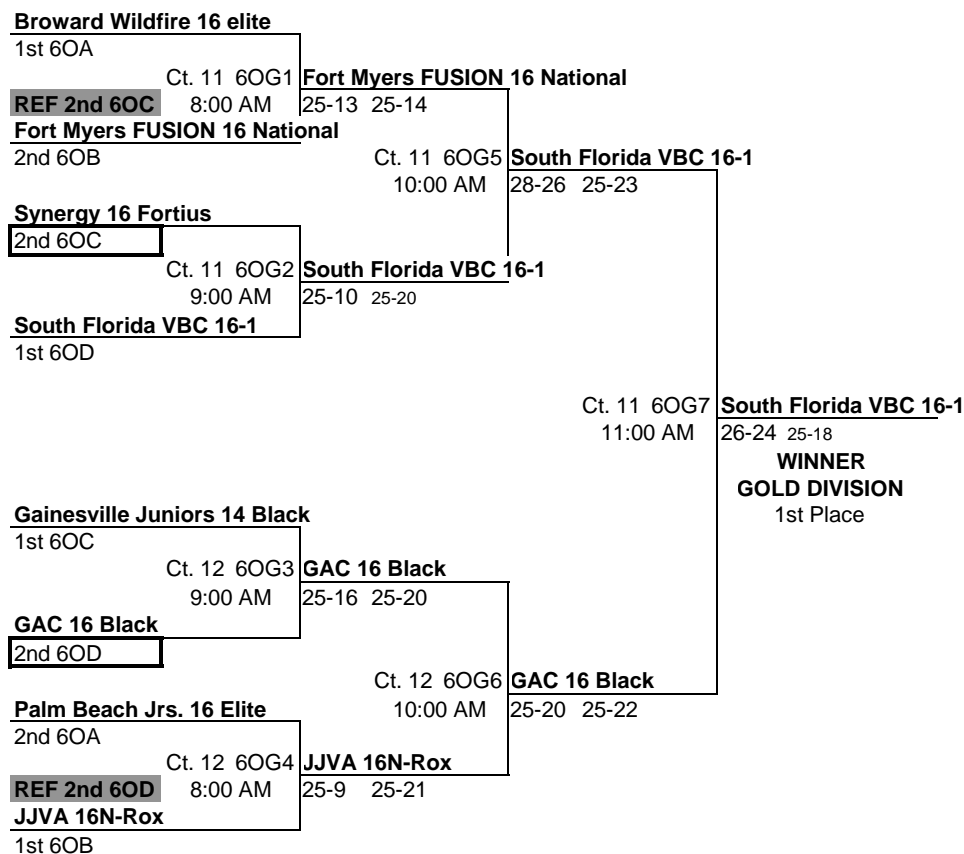

FLORIDA REGION OF USA VOLLEYBALL - www.FloridaVolleyball.org
2010 GIRL'S JR. REGIONAL VOLLEYBALL CHAMPIONSHIPS (ORLANDO, FL)

POOL: 60A LOCATION: OCCC - HALL NB COURT: 4					Matches		Games		PLACE
					Won	Lost	Won	Lost	
1	FJ6CLBFY1FL	Palm Beach Jrs. 16 Elite	1.0217		0	0	3	3	2
2	FJ6VBAYV1FL	Venetian Bay 16 Twizzlers	0.9185		0	0	3	3	3
3	FJ6WFIRE1FL	Broward Wildfire 16 elite	1.0625		0	0	3	3	1
NOTE - THIS POOLS PLAYS 3 GAMES TO 25!									

Day/Ct	SAT 4	SAT 4	SAT 4	Playoff		Day/Ct
Time	8:00 AM	9:30 AM	11:00 AM	pb def ven		Time
Match	1 vs 3 R:2	2 vs 3 R:1	1 vs 2 R:3			Match
Gm 1	25 22	19 25	24 26	25	17	Gm 1
Gm 2	25 23	25 16	20 25			Gm 2
Gm 3	22 25	12 25	25 17			Gm 3

**POOL 60A
COURT 4**

POOL: 60B LOCATION: OCCC - HALL NB COURT: 5					Matches		Games		PLACE
					Won	Lost	Won	Lost	
1	FJ6FMFVB1FL	Fort Myers FUSION 16 National	1.2385		2	1	5	2	2
2	FJ6MEVBC1FL	Miami Elite 16 Blue	0.9760		1	2	2	4	3
3	FJ6JAXJR1FL	JJVA 16N-Rox	1.3675		3	0	6	1	1
4	FJ6WINKS1FL	WINKS 16	0.5267		0	3	0	6	4

Day/Ct	SAT 5	SAT 5	SAT 5	SAT 5	SAT 5	SAT 5	Day/Ct
Time	8:00 AM	9:00 AM	10:00 AM	11:00 AM	12:00 PM	1:00 PM	Time
Match	1 vs 3 R:2	2 vs 4 R:1	1 vs 4 R:3	2 vs 3 R:1	3 vs 4 R:2	1 vs 2 R:4	Match
Gm 1	25 20	25 10	25 17	15 25	25 6	25 19	Gm 1
Gm 2	23 25	25 15	25 13	17 25	25 18	25 21	Gm 2
Gm 3	13 15						Gm 3

**POOL 60B
COURT 5**

POOL: 60C LOCATION: OCCC - HALL NB COURT: 13					Matches		Games		PLACE
					Won	Lost	Won	Lost	
1	FJ6HJVBC1FL	Hernando Juniors 16 National	0.8688		1	2	2	5	3
2	FJ4GJVBC1FL	Gainesville Juniors 14 Black	1.4563		3	0	6	0	1
3	FJ6SYNER1FL	Synergy 16 Fortius	1.0000		1	2	3	4	2
4	FJ6PERVC1FL	Performance Volleyball 16 Black	0.8219		1	2	2	4	4

Day/Ct	SAT 13	SAT 13	SAT 13	SAT 13	SAT 13	SAT 13	Day/Ct
Time	8:00 AM	9:00 AM	10:00 AM	11:00 AM	12:00 PM	1:00 PM	Time
Match	1 vs 3 R:2	2 vs 4 R:1	1 vs 4 R:3	2 vs 3 R:1	3 vs 4 R:2	1 vs 2 R:4	Match
Gm 1	25 20	25 11	23 25	25 21	25 17	17 25	Gm 1
Gm 2	19 25	25 21	23 25	25 18	25 21	15 25	Gm 2
Gm 3	17 15						Gm 3

**POOL 60C
COURT 13**

HJVC def PVC 25-20 syn def hjvc 25-22

POOL: 60D LOCATION: OCCC - HALL NB COURT: 14					Matches		Games		PLACE
					Won	Lost	Won	Lost	
1	FJ6GACVB1FL	GAC 16 Black	0.9306		2	1	4	3	2
2	FJ4OVAVB1FL	OVA 14 Asics	0.8509		0	3	1	6	4
3	FJ6SOFLA1FL	South Florida VBC 16-1	1.4706		3	0	6	0	1
4	FJ6CAPCO1FL	Cape Coast 16 Nike	0.9125		1	2	3	5	3

Day/Ct	SAT 14	SAT 14	SAT 14	SAT 14	SAT 14	SAT 14	Day/Ct
Time	8:00 AM	9:00 AM	10:00 AM	11:00 AM	12:00 PM	1:00 PM	Time
Match	1 vs 3 R:2	2 vs 4 R:1	1 vs 4 R:3	2 vs 3 R:1	3 vs 4 R:2	1 vs 2 R:4	Match
Gm 1	18 25	25 20	26 24	18 25	25 15	25 19	Gm 1
Gm 2	15 25	24 26	25 15	20 25	25 16	25 21	Gm 2
Gm 3		10 15	15				Gm 3

**POOL 60D
COURT 14**

16O GOLD DIVISION PLAYOFFS

☐ This box means you must referee the match prior to your match.

ALL TEAMS THAT LOSE THEIR MATCH WILL STAY TO REFEREE THE NEXT MATCH!