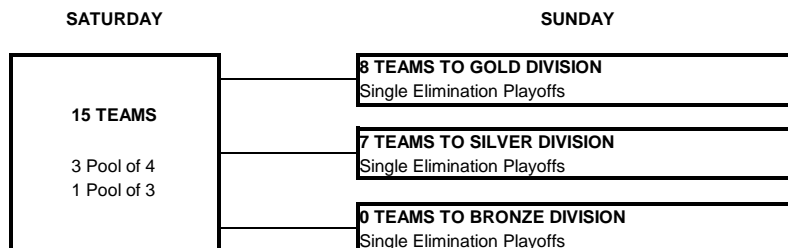

160 DIVISION

IMPORTANT...PLEASE READ!

4 TEAM POOLS WILL PLAY BEST 2 OUT OF 3 GAMES PER SET
 THE FIRST TWO GAMES WILL BE TO 25 POINTS, RALLY SCORING, WIN BY TWO, NO CAP
 THE THIRD GAME WILL BE TO 15 POINTS, RALLY SCORING, WIN BY TWO, NO CAP

3 TEAM POOLS WILL PLAY 3 GAMES TO 25 POINTS, RALLY SCORING, NO CAP

YOUR FINISH IN SATURDAY'S POOL WILL DETERMINE YOUR PLACEMENT FOR SUNDAY'S SINGLE ELIMINATION PLAYOFFS.

TOP TWO TEAMS IN EACH POOL WILL ADVANCE TO THE GOLD DIVISION
 3RD & 4TH PLACE TEAMS IN EACH POOL WILL ADVANCE TO THE SILVER DIVISION

TEAM LIST

Rank	Team Code	Team Name
1	FJ6CLBFY1FL	Palm Beach Jrs. 16 Elite
2	FJ6FMFVB1FL	Fort Myers FUSION 16 National
3	FJ6HJVBC1FL	Hernando Juniors 16 National
4	FJ6GACVB1FL	GAC 16 Black
5	FJ4OAVB1FL	OVA 14 Asics
6	FJ4GJVBC1FL	Gainesville Juniors 14 Black
7	FJ6MEVBC1FL	Miami Elite 16 Blue
8	FJ6VBAYV1FL	Venetian Bay 16 Twizzlers
9	FJ6WFIRE1FL	Broward Wildfire 16 elite
10	FJ6JAXJR1FL	JJVA 16N-Rox
11	FJ6SYNER1FL	Synergy 16 Fortius
12	FJ6SOFJA1FL	South Florida VBC 16-1
13	FJ6CAPCO1FL	Cape Coast 16 Nike
14	FJ6PERVC1FL	Performance Volleyball 16 Black
15	FJ6WINKS1FL	WINKS 16