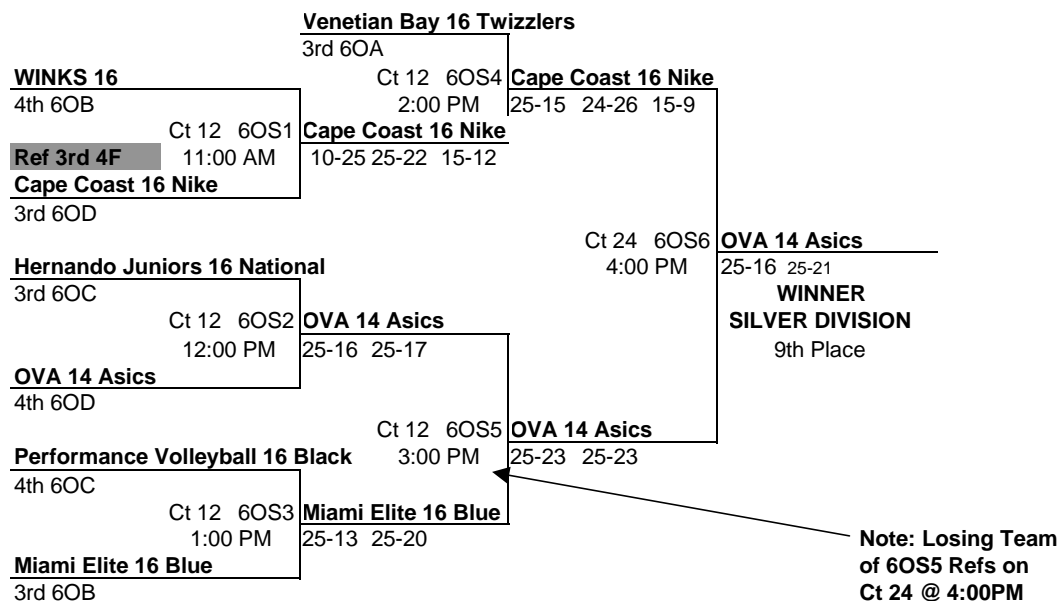

**POOL 60D
COURT 14**

16O GOLD DIVISION PLAYOFFS

This box means you must referee the match prior to your match.

ALL TEAMS THAT LOSE THEIR MATCH WILL STAY TO REFEREE THE NEXT MATCH!

16O SILVER DIVISION PLAYOFFS