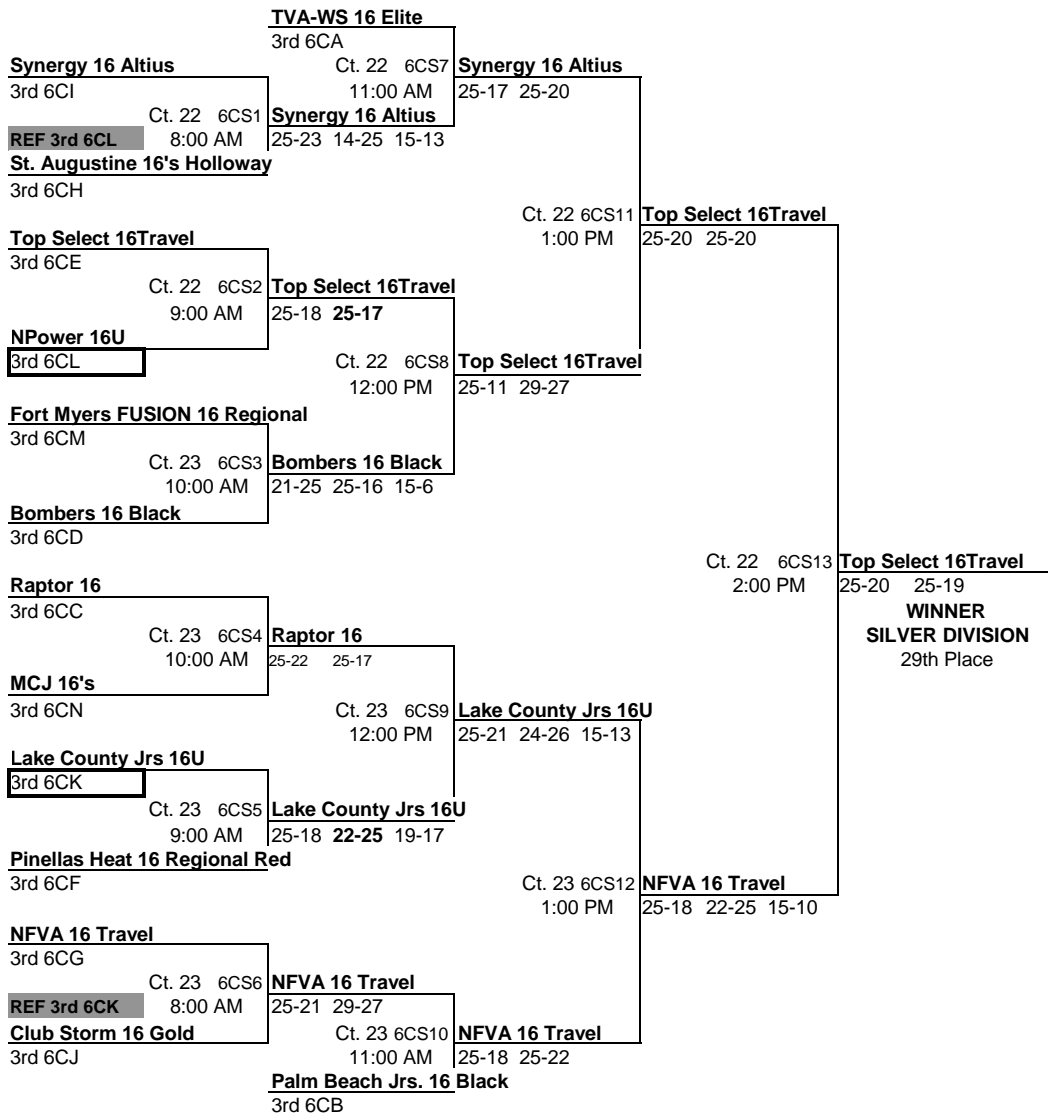

16C SILVER DIVISION PLAYOFFS

☐ This box means you must referee the match prior to your match.

ALL TEAMS THAT LOSE THEIR MATCH WILL STAY TO REFEREE THE NEXT MATCH!