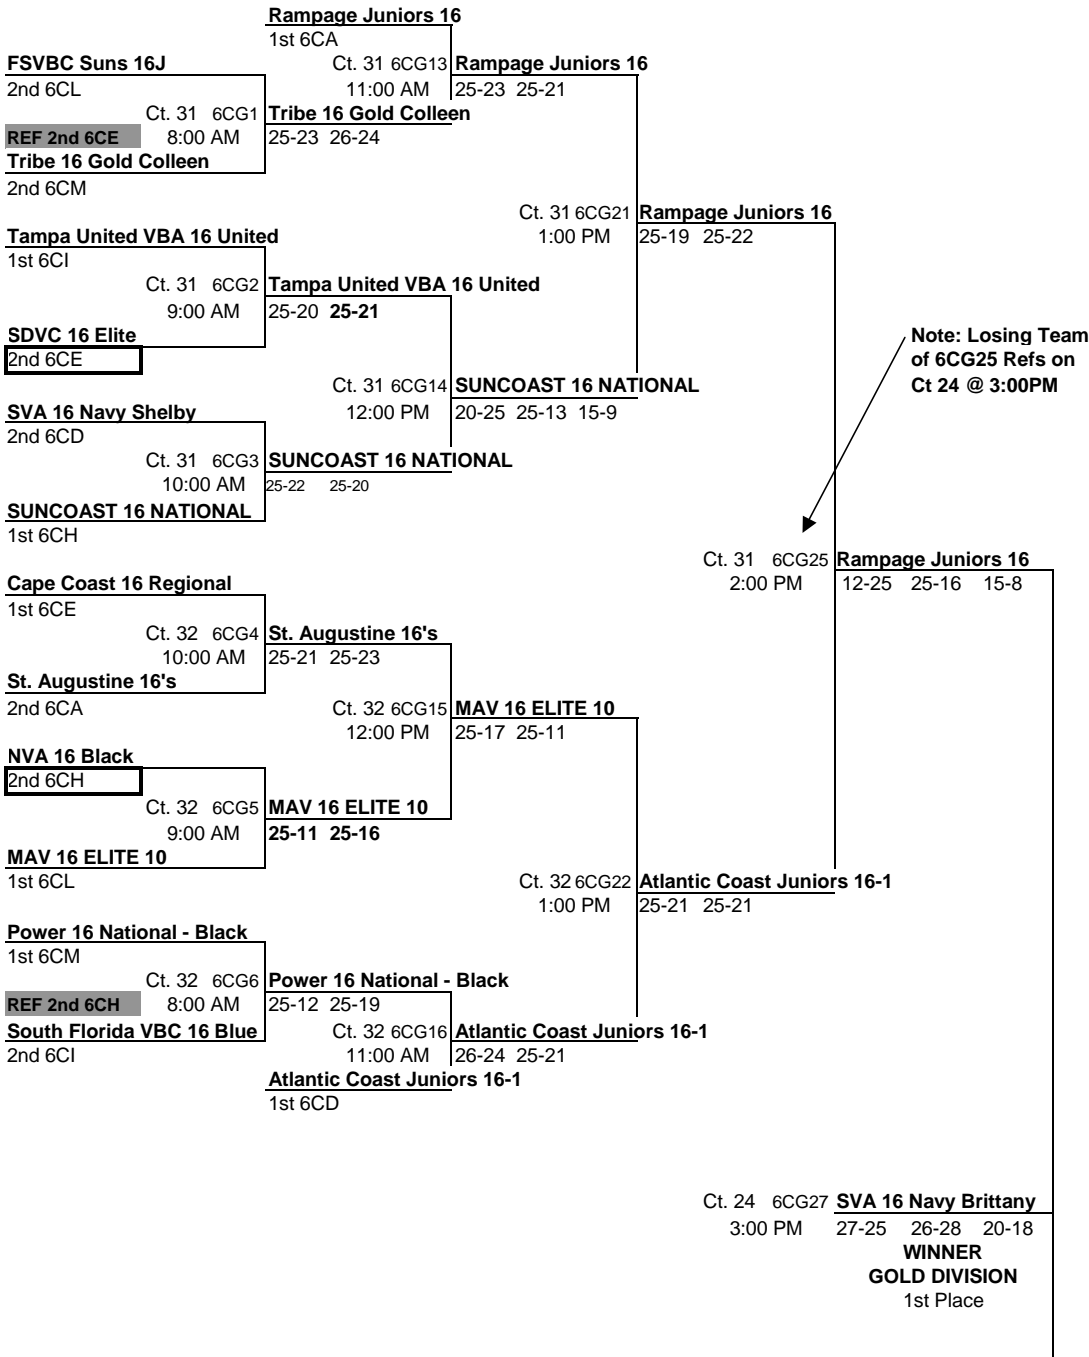

FLORIDA REGION OF USA VOLLEYBALL - www.FloridaVolleyball.org
2010 GIRL'S JR. REGIONAL VOLLEYBALL CHAMPIONSHIPS (ORLANDO, FL)

POOL: 6CM LOCATION: OCCC - HALL NA COURT: 44												Matches		Games		PLACE
												Won	Lost	Won	Lost	
1	FJ6POVBA1FL Power 16 National - Black										1.5000	3	0	6	0	1
2	FJ6TRBVB3FL Tribe 16 Gold Colleen										1.2906	2	1	4	3	2
3	FJ6JAXJR4FL JJVA 16R DANIEL										0.6584	0	3	1	6	4
4	FJ6FMFVB2FL Fort Myers FUSION 16 Regional										0.7929	1	2	2	4	3
Day/Ct	SAT 44		SAT 44		SAT 44		SAT 44		SAT 44		SAT 44		Day/Ct	POOL 6CM COURT 44		
Time	8:00 AM		9:00 AM		10:00 AM		11:00 AM		12:00 PM		1:00 PM		Time			
Match	1 vs 3 R:2		2 vs 4 R:1		1 vs 4 R:3		2 vs 3 R:1		3 vs 4 R:2		1 vs 2 R:4		Match			
Gm 1	25	6	25	9	25	21	25	13	19	25	25	17	Gm 1			
Gm 2	25	13	25	11	25	20	21	25	21	25	25	23	Gm 2			
Gm 3							15	9					Gm 3			

POOL: 6CN LOCATION: OCCC - HALL NA COURT: 45												Matches		Games		PLACE
												Won	Lost	Won	Lost	
1	FJ6JTAAV1FL JVC CHILL 16										1.4722	3	0	6	1	1
2	FJ6CLBFY2FL Palm Beach Jrs. 16 National										1.0000	2	1	4	3	2
3	FJ6HJVBC2FL Hernando Juniors 16										0.6026	0	3	0	6	4
4	FJ6MCMCJRS1FL MCJ 16's										1.0596	1	2	4	4	3
Day/Ct	SAT 45		SAT 45		SAT 45		SAT 45		SAT 45		SAT 45		Day/Ct	POOL 6CN COURT 45		
Time	8:00 AM		9:00 AM		10:00 AM		11:00 AM		12:00 PM		1:00 PM		Time			
Match	1 vs 3 R:2		2 vs 4 R:1		1 vs 4 R:3		2 vs 3 R:1		3 vs 4 R:2		1 vs 2 R:4		Match			
Gm 1	25	10	25	18	19	25	25	13	24	26	25	18	Gm 1			
Gm 2	25	15	14	25	25	23	25	15	14	25	25	11	Gm 2			
Gm 3			15	12	15	6							Gm 3			

16C GOLD DIVISION PLAYOFFS