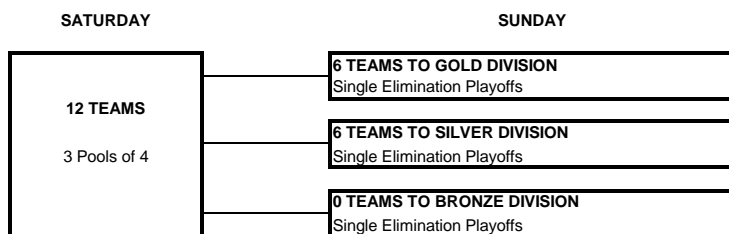

# 150 DIVISION

### IMPORTANT...PLEASE READ!

4 TEAM POOLS WILL PLAY BEST 2 OUT OF 3 GAMES PER SET  
 THE FIRST TWO GAMES WILL BE TO 25 POINTS, RALLY SCORING, WIN BY TWO, NO CAP  
 THE THIRD GAME WILL BE TO 15 POINTS, RALLY SCORING, WIN BY TWO, NO CAP

3 TEAM POOLS WILL PLAY 3 GAMES TO 25 POINTS, RALLY SCORING, NO CAP

YOUR FINISH IN SATURDAY'S POOL WILL DETERMINE YOUR PLACEMENT FOR SUNDAY'S SINGLE ELIMINATION PLAYOFFS.

TOP TWO TEAMS IN EACH POOL WILL ADVANCE TO THE GOLD DIVISION  
 3RD & 4TH PLACE TEAMS IN EACH POOL WILL ADVANCE TO THE SILVER DIVISION