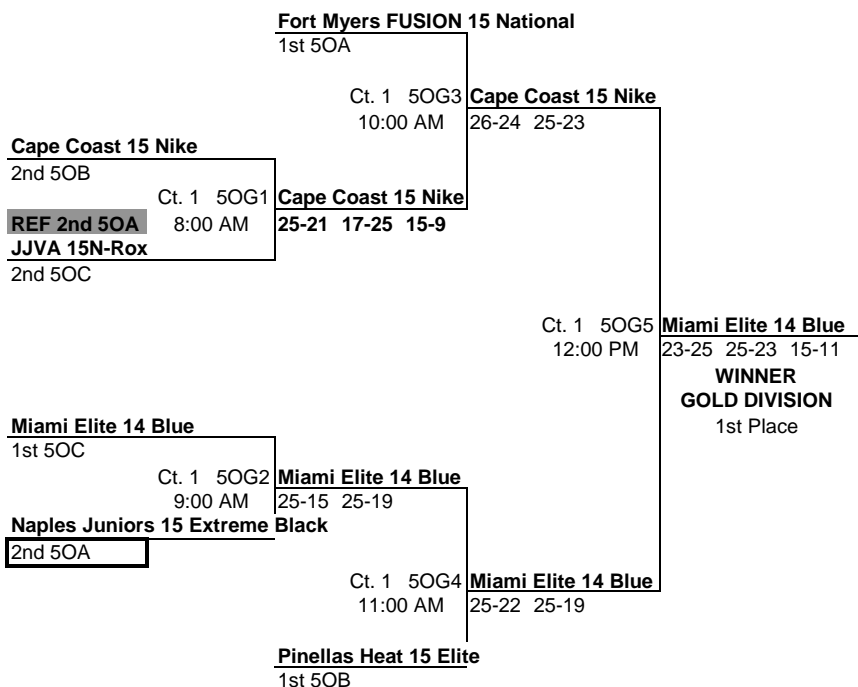

FLORIDA REGION OF USA VOLLEYBALL - www.FloridaVolleyball.org
2010 GIRL'S JR. REGIONAL VOLLEYBALL CHAMPIONSHIPS (ORLANDO, FL)

POOL: 50A LOCATION: OCCC - HALL NA/NB COURT: 19										Matches		Games		PLACE	
										Won	Lost	Won	Lost		
1	FJ5FMFVB1FL	Fort Myers FUSION 15 National								1.4375	3	0	6	1	1
2	FJ5SHAMX1FL	Sham-Roxz 15's								1.0288	1	2	3	4	3
3	FJ5NJVBC1FL	Naples Juniors 15 Extreme Black								1.0063	2	1	5	3	2
4	FJ5CAPCO2FL	Cape Coast 15 National								0.6400	0	3	0	6	4
Day/Ct	SAT 19	SAT 19	SAT 19	SAT 19	SAT 19	SAT 19	SAT 19	SAT 19	SAT 19	Day/Ct					
Time	2:30 PM	3:30 PM	4:30 PM	5:30 PM	6:30 PM	7:30 PM					Time				
Match	1 vs 3 R:2	2 vs 4 R:1	1 vs 4 R:3	2 vs 3 R:1	3 vs 4 R:2	1 vs 2 R:4					Match				
Gm 1	25	14	25	17	25	17	25	22	25	19	25	16	Gm 1		
Gm 2	21	25	25	8	25	13	25	27	25	22	25	20	Gm 2		
Gm 3	15	7					7	15					Gm 3		

**POOL 50A
COURT 19**

POOL: 50B LOCATION: OCCC - HALL NA/NB COURT: 24										Matches		Games		PLACE	
										Won	Lost	Won	Lost		
1	FJ5PHEAT1FL	Pinellas Heat 15 Elite								1.2960	3	0	6	1	1
2	FJ5CAPCO1FL	Cape Coast 15 Nike								1.2991	2	1	4	2	2
3	FJ5MAVBC1FL	MAV 15 Elite 10								0.8919	1	2	3	4	3
4	FJ5WFIRE1FL	Broward Wildfire 15's Elite								0.6467	0	3	0	6	4
Day/Ct	SAT 24	SAT 24	SAT 24	SAT 24	SAT 24	SAT 24	SAT 24	SAT 24	SAT 24	Day/Ct					
Time	2:30 PM	3:30 PM	4:30 PM	5:30 PM	6:30 PM	7:30 PM					Time				
Match	1 vs 3 R:2	2 vs 4 R:1	1 vs 4 R:3	2 vs 3 R:1	3 vs 4 R:2	1 vs 2 R:4					Match				
Gm 1	25	21	25	13	25	13	25	14	25	15	25	20	Gm 1		
Gm 2	22	25	25	15	25	20	25	15	25	21	25	19	Gm 2		
Gm 3	15	7											Gm 3		

**POOL 50B
24**

POOL: 50C LOCATION: OCCC - HALL NA/NB COURT: 29										Matches		Games		PLACE	
										Won	Lost	Won	Lost		
1	FJ4MEVBC1FL	Miami Elite 14 Blue								1.2290	3	0	6	1	1
2	FJ4NTSTA1FL	North Tampa Stars 14								0.9641	0	3	2	6	4
3	FJ5SOFLA1FL	South Florida VBC 15-1								0.8217	1	2	2	5	3
4	FJ5JAXJR1FL	JJVA 15N-Rox								1.0308	2	1	4	2	2
Day/Ct	SAT 29	SAT 29	SAT 29	SAT 29	SAT 29	SAT 29	SAT 29	SAT 29	SAT 29	Day/Ct					
Time	2:30 PM	3:30 PM	4:30 PM	5:30 PM	6:30 PM	7:30 PM					Time				
Match	1 vs 3 R:2	2 vs 4 R:1	1 vs 4 R:3	2 vs 3 R:1	3 vs 4 R:2	1 vs 2 R:4					Match				
Gm 1	25	16	23	25	25	17	25	16	15	25	21	25	Gm 1		
Gm 2	25	21	21	25	25	17	21	25	21	25	25	22	Gm 2		
Gm 3							11	15			15	13	Gm 3		

**POOL 50C
COURT 29**

150 GOLD DIVISION PLAYOFFS

This box means you must referee the match prior to your match.

ALL TEAMS THAT LOSE THEIR MATCH WILL STAY TO REFEREE THE NEXT MATCH!