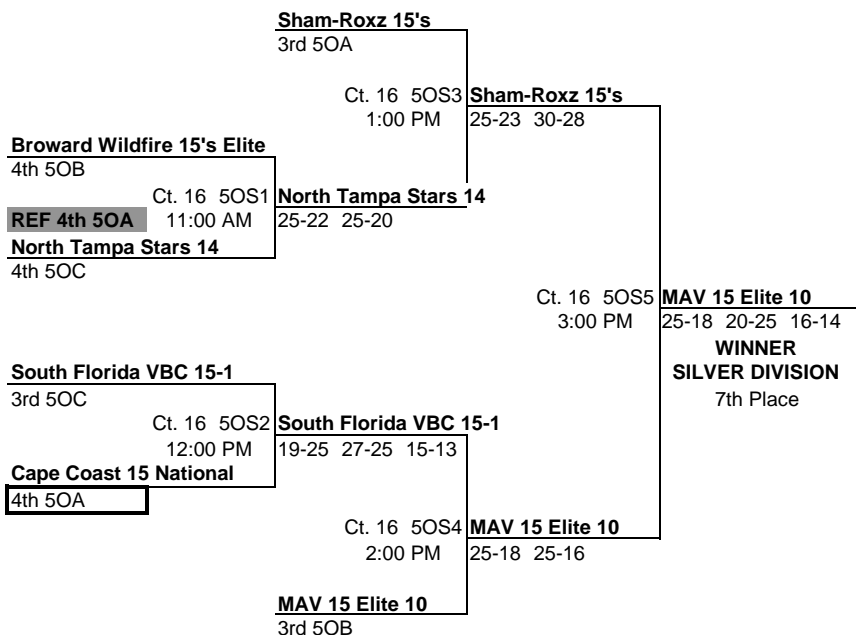

FLORIDA REGION OF USA VOLLEYBALL - www.FloridaVolleyball.org  
 2010 GIRL'S JR. REGIONAL VOLLEYBALL CHAMPIONSHIPS (ORLANDO, FL)

POOL: 50A LOCATION: OCCC - HALL NA/NB COURT: 19										Matches		Games		PLACE	
										Won	Lost	Won	Lost		
1	FJ5FMFVB1FL	Fort Myers FUSION 15 National								1.4375	3	0	6	1	1
2	FJ5SHAMX1FL	Sham-Roxz 15's								1.0288	1	2	3	4	3
3	FJ5NJVBC1FL	Naples Juniors 15 Extreme Black								1.0063	2	1	5	3	2
4	FJ5CAPCO2FL	Cape Coast 15 National								0.6400	0	3	0	6	4
Day/Ct	SAT 19	SAT 19	SAT 19	SAT 19	SAT 19	SAT 19	SAT 19	SAT 19	SAT 19	Day/Ct					
Time	2:30 PM	3:30 PM	4:30 PM	5:30 PM	6:30 PM	7:30 PM					Time				
Match	1 vs 3 R:2	2 vs 4 R:1	1 vs 4 R:3	2 vs 3 R:1	3 vs 4 R:2	1 vs 2 R:4					Match				
Gm 1	25	14	25	17	25	17	25	22	25	19	25	16	Gm 1		
Gm 2	21	25	25	8	25	13	25	27	25	22	25	20	Gm 2		
Gm 3	15	7					7	15					Gm 3		

**POOL 50B  
24**

POOL: 50C LOCATION: OCCC - HALL NA/NB COURT: 29										Matches		Games		PLACE	
										Won	Lost	Won	Lost		
1	FJ4MEVBC1FL	Miami Elite 14 Blue								1.2290	3	0	6	1	1
2	FJ4NTSTA1FL	North Tampa Stars 14								0.9641	0	3	2	6	4
3	FJ5SOFLA1FL	South Florida VBC 15-1								0.8217	1	2	2	5	3
4	FJ5JAXJR1FL	JJVA 15N-Rox								1.0308	2	1	4	2	2
Day/Ct	SAT 29	SAT 29	SAT 29	SAT 29	SAT 29	SAT 29	SAT 29	SAT 29	SAT 29	Day/Ct					
Time	2:30 PM	3:30 PM	4:30 PM	5:30 PM	6:30 PM	7:30 PM					Time				
Match	1 vs 3 R:2	2 vs 4 R:1	1 vs 4 R:3	2 vs 3 R:1	3 vs 4 R:2	1 vs 2 R:4					Match				
Gm 1	25	16	23	25	25	17	25	16	15	25	21	25	Gm 1		
Gm 2	25	21	21	25	25	17	21	25	21	25	25	22	Gm 2		
Gm 3							11	15			15	13	Gm 3		

**POOL 50C  
COURT 29**

**150 GOLD DIVISION PLAYOFFS**

This box means you must referee the match prior to your match.

**ALL TEAMS THAT LOSE THEIR MATCH WILL STAY TO REFEREE THE NEXT MATCH!**

**150 SILVER DIVISION PLAYOFFS**