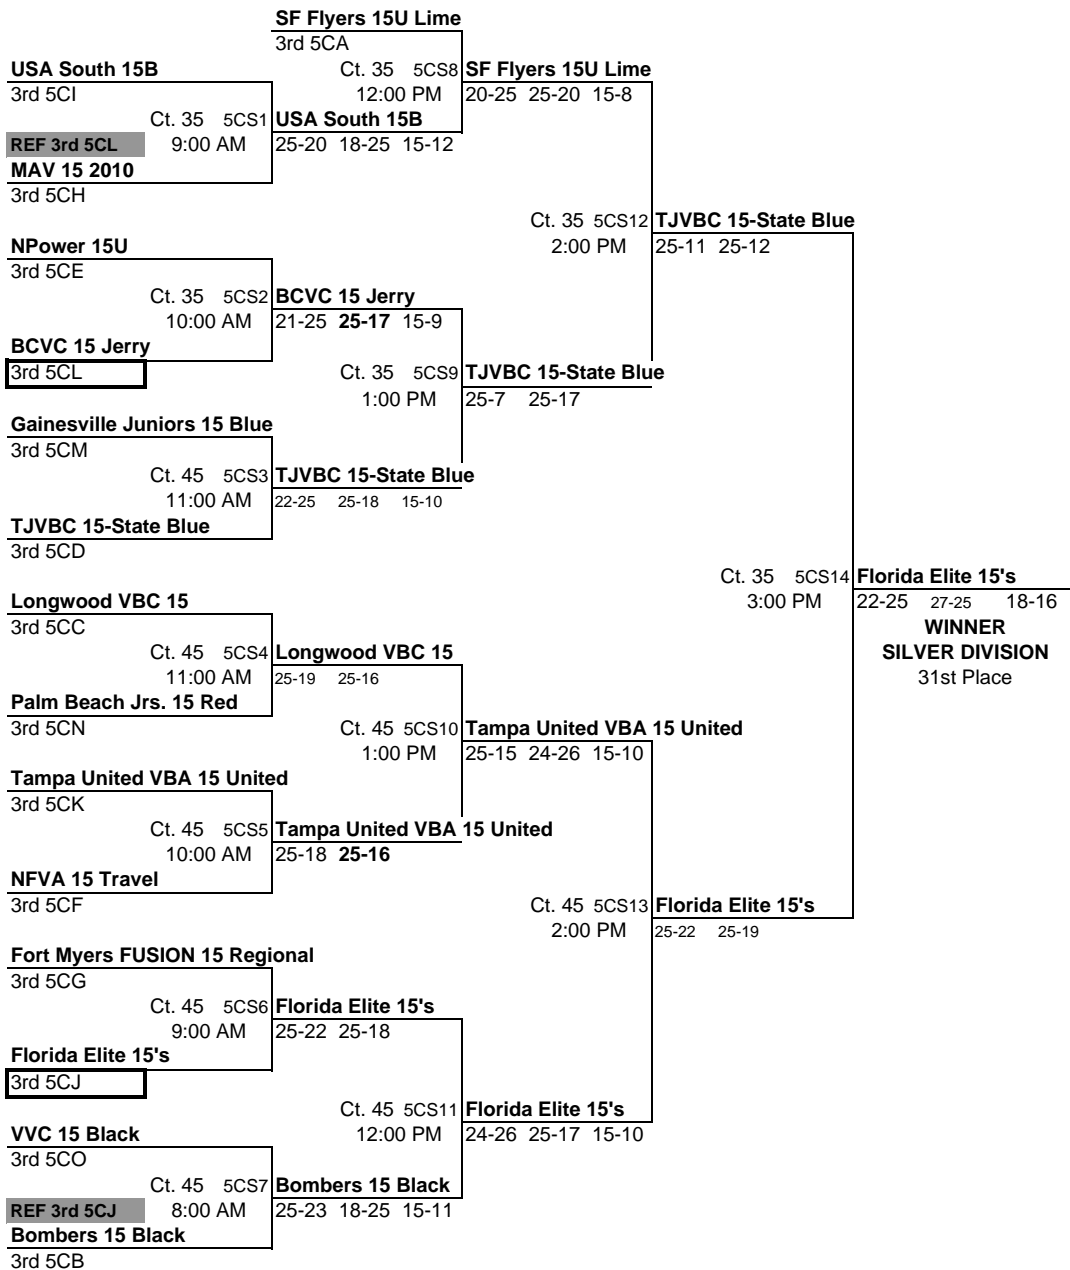

15C SILVER DIVISION PLAYOFFS

This box means you must referee the match prior to your match.

ALL TEAMS THAT LOSE THEIR MATCH WILL STAY TO REFEREE THE NEXT MATCH!