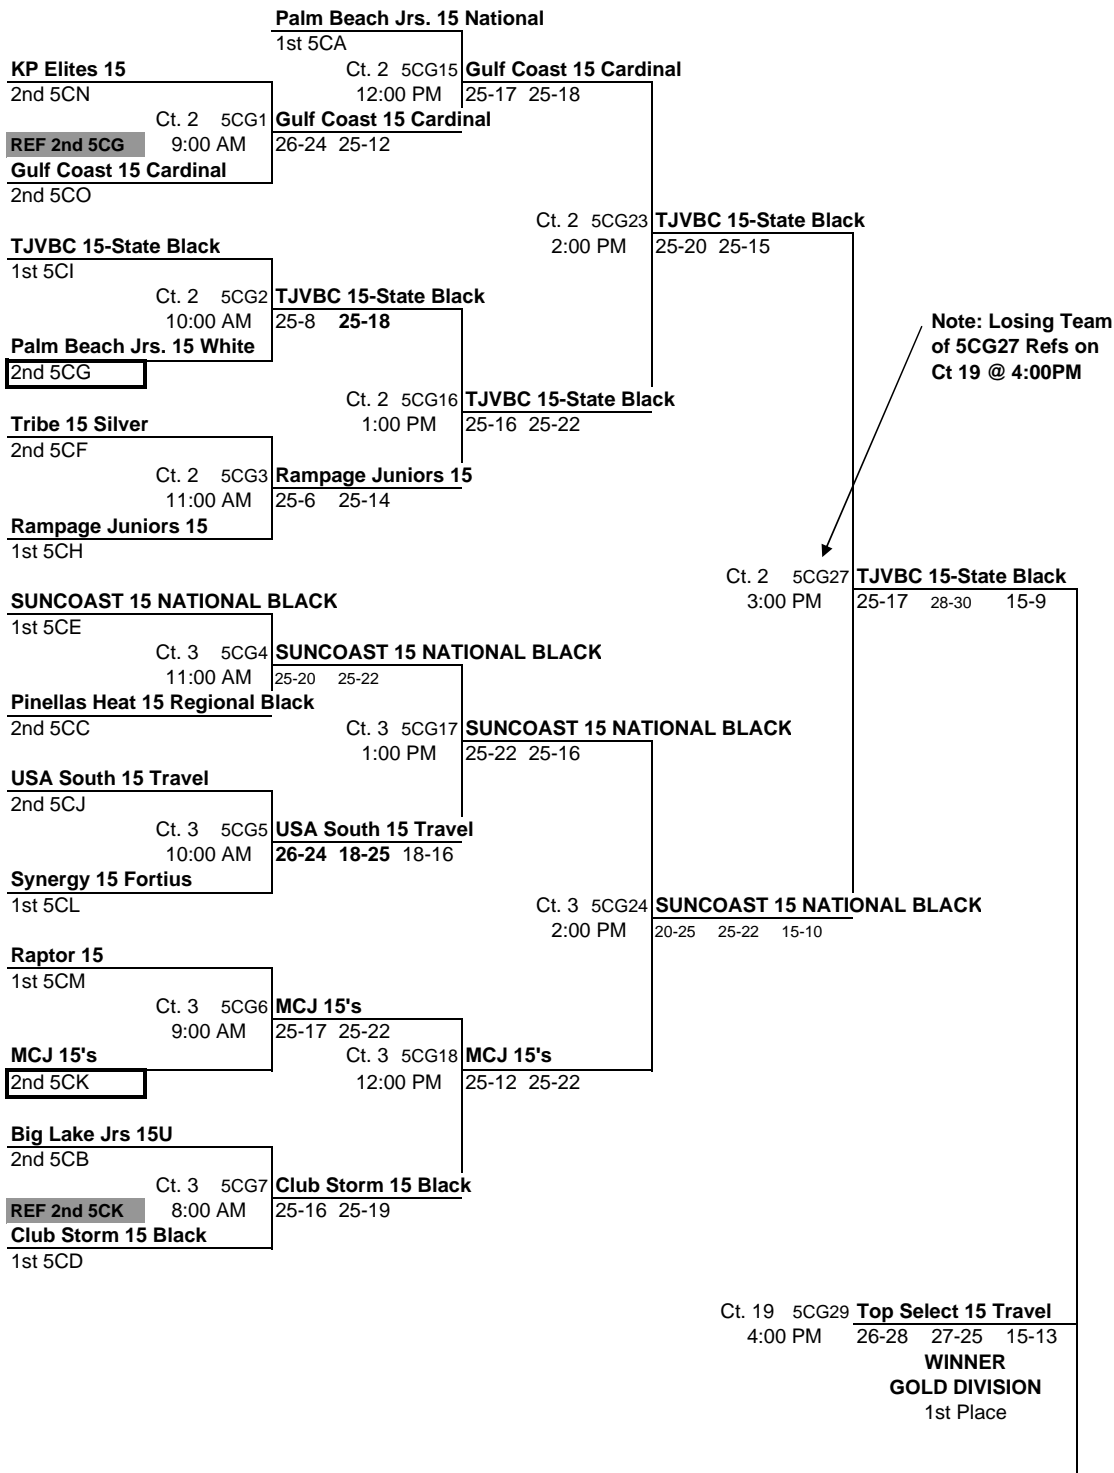

FLORIDA REGION OF USA VOLLEYBALL - www.FloridaVolleyball.org
2010 GIRL'S JR. REGIONAL VOLLEYBALL CHAMPIONSHIPS (ORLANDO, FL)

POOL: 5CM		LOCATION: OCCC - HALL NA		COURT: 42		Matches		Games		PLACE	
						Won	Lost	Won	Lost		
1	FJ5ACJVB1FL	Atlantic Coast Juniors 15-1		1.1957		2	1	5	2	2	
2	FJ5TBRPT1FL	Raptor 15		0.8924		2	1	4	4	1	
3	FJ5GJVBC2FL	Gainesville Juniors 15 Blue		0.9565		1	2	3	4	3	
4	FJ5CLBFY3FL	Palm Beach Jrs. 15 Black		0.9706		1	2	2	4	4	
Day/Ct	SAT 42	SAT 42	SAT 42	SAT 42	SAT 42	SAT 42	SAT 42	Day/Ct	POOL 5CM		
Time	2:30 PM	3:30 PM	4:30 PM	5:30 PM	6:30 PM	7:30 PM	7:30 PM	Time	COURT 42		
Match	1 vs 3 R:2	2 vs 4 R:1	1 vs 4 R:3	2 vs 3 R:1	3 vs 4 R:2	1 vs 2 R:4	1 vs 2 R:4	Match			
Gm 1	26	24	21	25	25	20	25	11	25	15	Gm 1
Gm 2	25	13	14	25	26	24	9	25	25	23	Gm 2
Gm 3							15	9		15	Gm 3

POOL: 5CN		LOCATION: OCCC - HALL NA		COURT: 43		Matches		Games		PLACE	
						Won	Lost	Won	Lost		
1	FJ5KPEVB1FL	KP Elites 15		1.1985		2	1	5	2	2	
2	FJ5OAVB4FL	OVA 15 National Blue		1.2960		3	0	6	1	1	
3	FJ5CLBFY4FL	Palm Beach Jrs. 15 Red		0.8487		1	2	2	5	3	
4	FJ5WSVBC1FL	Whitesands 15's		0.7531		0	3	1	6	4	
Day/Ct	SAT 43	SAT 43	SAT 43	SAT 43	SAT 43	SAT 43	SAT 43	Day/Ct	POOL 5CN		
Time	2:30 PM	3:30 PM	4:30 PM	5:30 PM	6:30 PM	7:30 PM	7:30 PM	Time	COURT 43		
Match	1 vs 3 R:2	2 vs 4 R:1	1 vs 4 R:3	2 vs 3 R:1	3 vs 4 R:2	1 vs 2 R:4	1 vs 2 R:4	Match			
Gm 1	25	23	25	14	25	21	25	22	25	25	Gm 1
Gm 2	25	9	25	19	25	16	25	13	25	16	Gm 2
Gm 3							15	11	10	15	Gm 3

POOL: 5CO		LOCATION: OCCC - HALL NA		COURT: 44		Matches		Games		PLACE	
						Won	Lost	Won	Lost		
1	FJ5GLFCO1FL	Gulf Coast 15 Cardinal		1.1515		2	1	5	2	2	
2	FJ5SDADE1FL	SDVC 15 Navy Blue		1.5333		3	0	6	1	1	
3	FJ5STORM3FL	Club Storm15 Silver		0.5960		0	3	0	6	4	
4	FJ5VISVB1FL	VVC 15 Black		0.8936		1	2	2	4	3	
Day/Ct	SAT 44	SAT 44	SAT 44	SAT 44	SAT 44	SAT 44	SAT 44	Day/Ct	POOL 5CO		
Time	2:30 PM	3:30 PM	4:30 PM	5:30 PM	6:30 PM	7:30 PM	7:30 PM	Time	COURT 44		
Match	1 vs 3 R:2	2 vs 4 R:1	1 vs 4 R:3	2 vs 3 R:1	3 vs 4 R:2	1 vs 2 R:4	1 vs 2 R:4	Match			
Gm 1	25	18	25	14	25	23	25	5	17	25	Gm 1
Gm 2	25	13	25	21	25	17	25	13	24	26	Gm 2
Gm 3									12	15	Gm 3

15C GOLD DIVISION PLAYOFFS