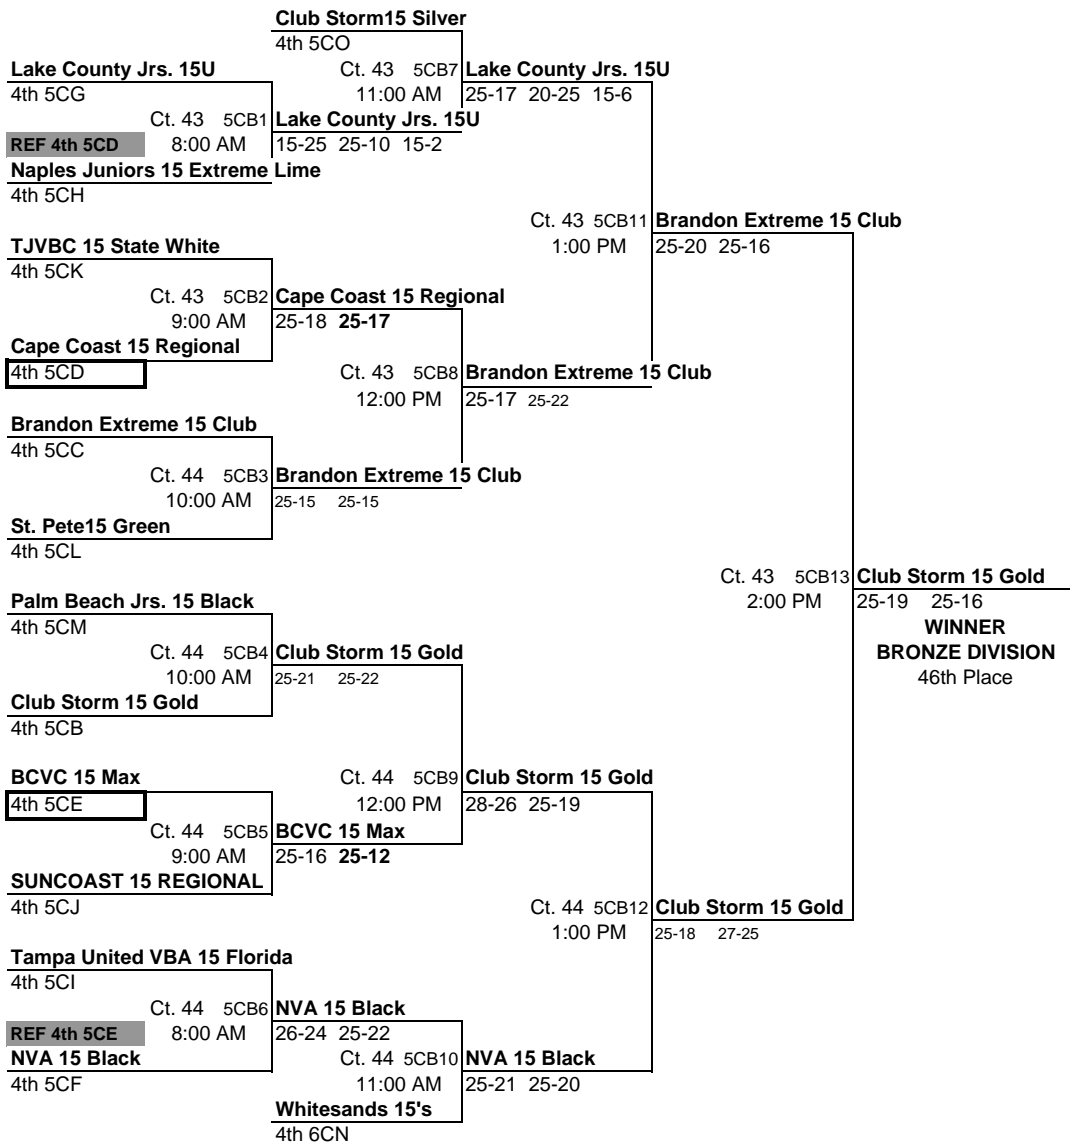

15C BRONZE DIVISION PLAYOFFS

☐ This box means you must referee the match prior to your match.

ALL TEAMS THAT LOSE THEIR MATCH WILL STAY TO REFEREE THE NEXT MATCH!