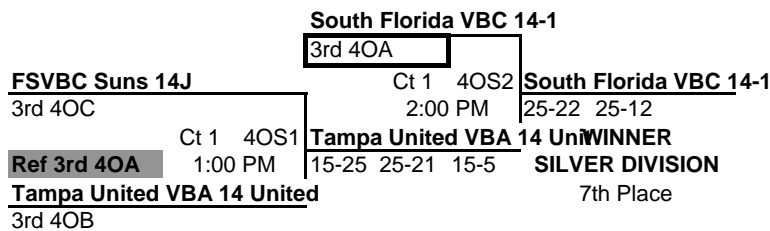

140 SILVER DIVISION PLAYOFFS

This box means you must referee the match prior to your match.

ALL TEAMS THAT LOSE THEIR MATCH WILL STAY TO REFEREE THE NEXT MATCH!