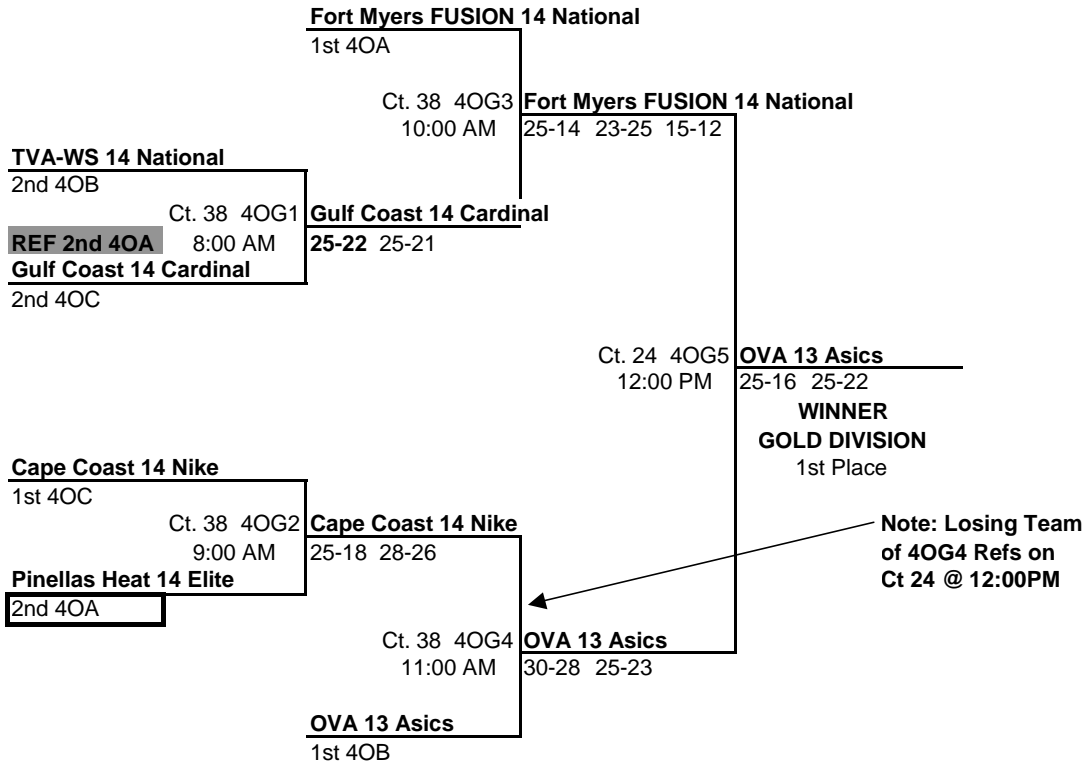

140 GOLD DIVISION PLAYOFFS

This box means you must referee the match prior to your match.

ALL TEAMS THAT LOSE THEIR MATCH WILL STAY TO REFEREE THE NEXT MATCH!