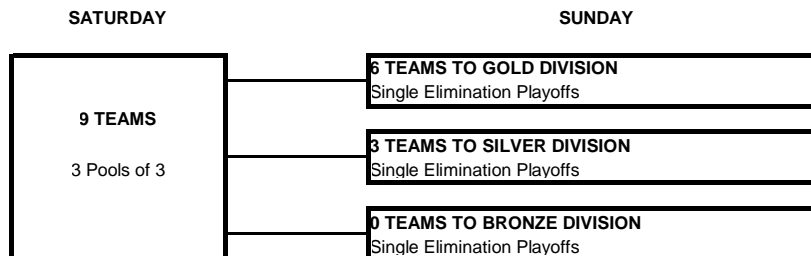

140 DIVISION

IMPORTANT...PLEASE READ!

4 TEAM POOLS WILL PLAY BEST 2 OUT OF 3 GAMES PER SET
 THE FIRST TWO GAMES WILL BE TO 25 POINTS, RALLY SCORING, WIN BY TWO, NO CAP
 THE THIRD GAME WILL BE TO 15 POINTS, RALLY SCORING, WIN BY TWO, NO CAP

3 TEAM POOLS WILL PLAY 3 GAMES TO 25 POINTS, RALLY SCORING, NO CAP

YOUR FINISH IN SATURDAY'S POOL WILL DETERMINE YOUR PLACEMENT FOR SUNDAY'S SINGLE ELIMINATION PLAYOFFS.

TOP TWO TEAMS IN EACH POOL WILL ADVANCE TO THE GOLD DIVISION
 3RD PLACE TEAMS IN EACH POOL WILL ADVANCE TO THE SILVER DIVISION