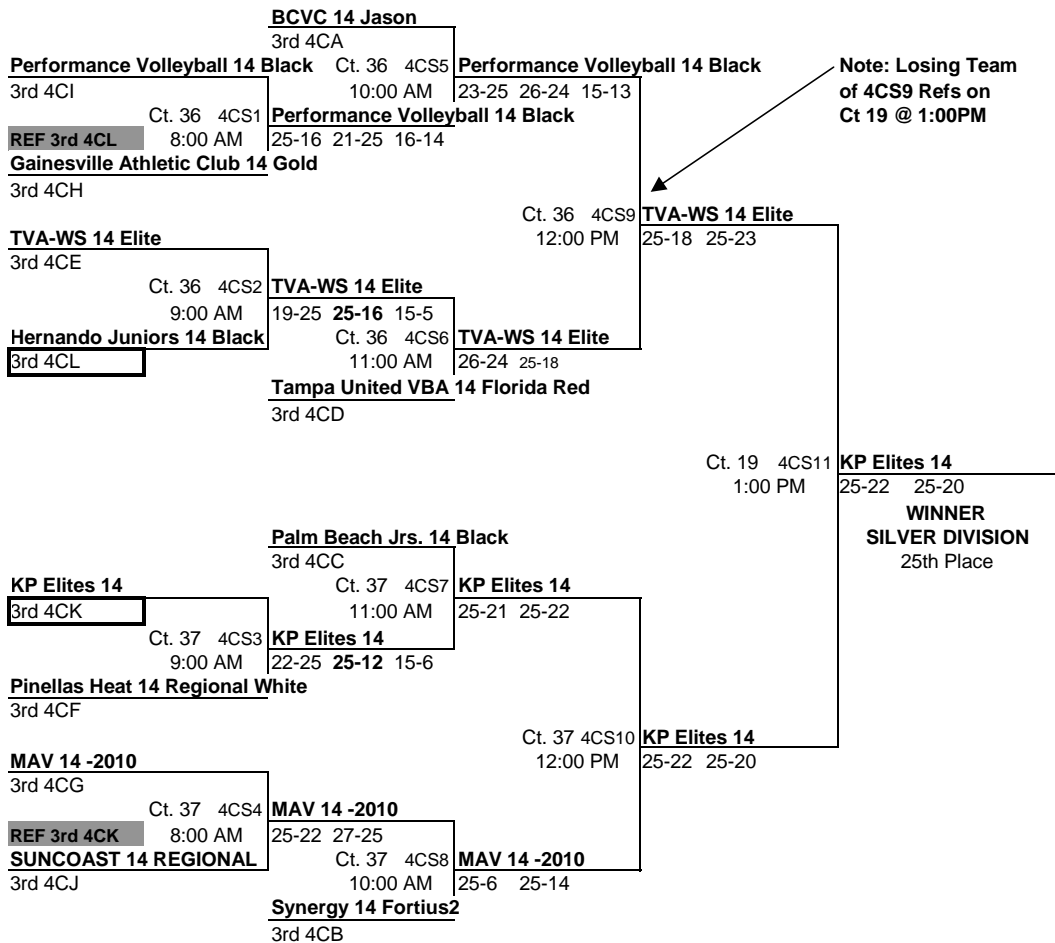

14C SILVER DIVISION PLAYOFFS

This box means you must referee the match prior to your match.

ALL TEAMS THAT LOSE THEIR MATCH WILL STAY TO REFEREE THE NEXT MATCH!