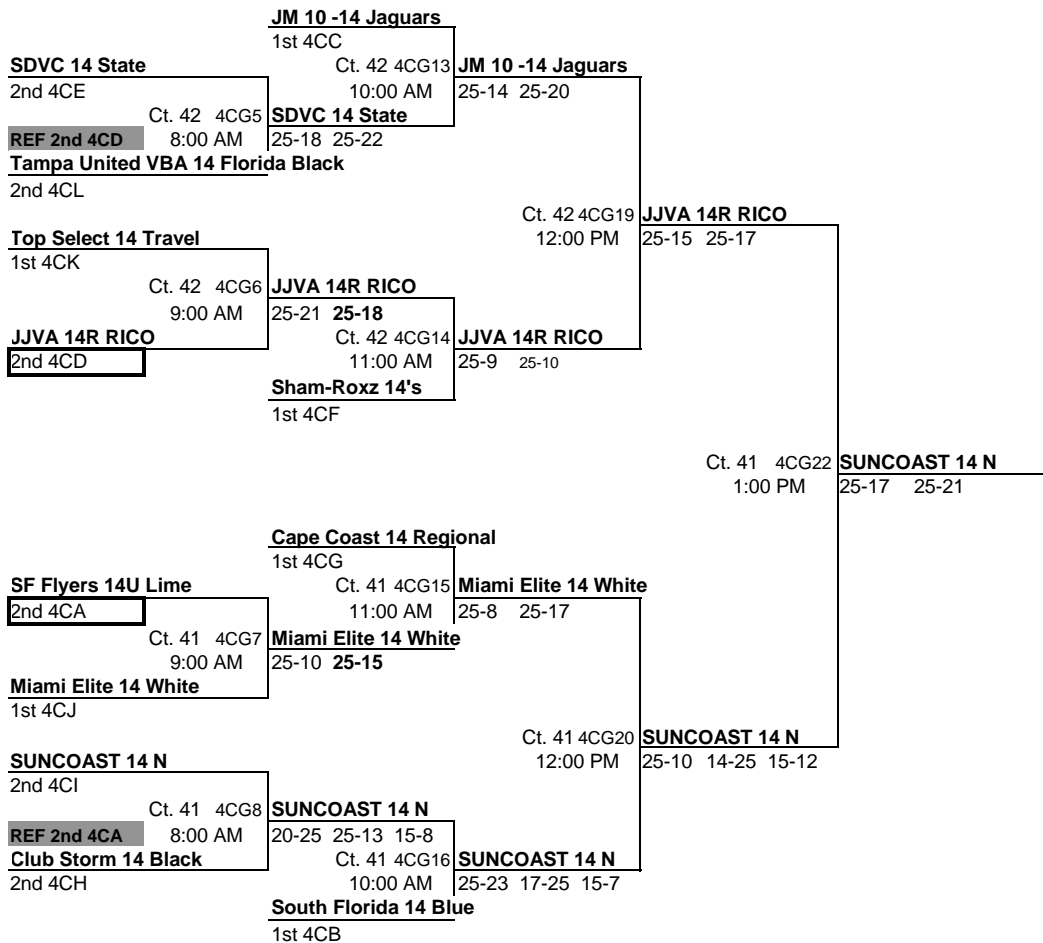

FLORIDA REGION OF USA VOLLEYBALL - www.FloridaVolleyball.org
2010 GIRL'S JR. REGIONAL VOLLEYBALL CHAMPIONSHIPS (ORLANDO, FL)

This box means you must referee the match prior to your match.

ALL TEAMS THAT LOSE THEIR MATCH WILL STAY TO REFEREE THE NEXT MATCH!