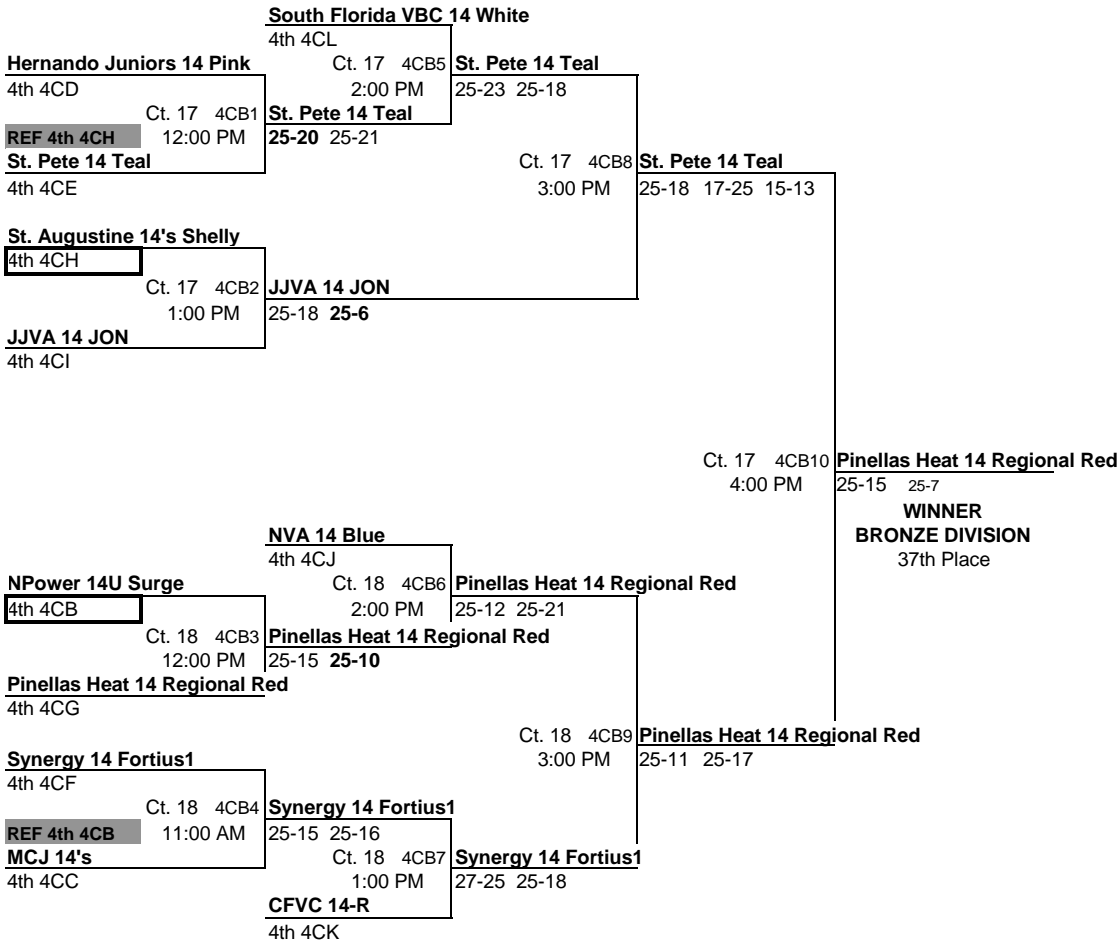

14C BRONZE DIVISION PLAYOFFS

☐ This box means you must referee the match prior to your match.

ALL TEAMS THAT LOSE THEIR MATCH WILL STAY TO REFEREE THE NEXT MATCH!