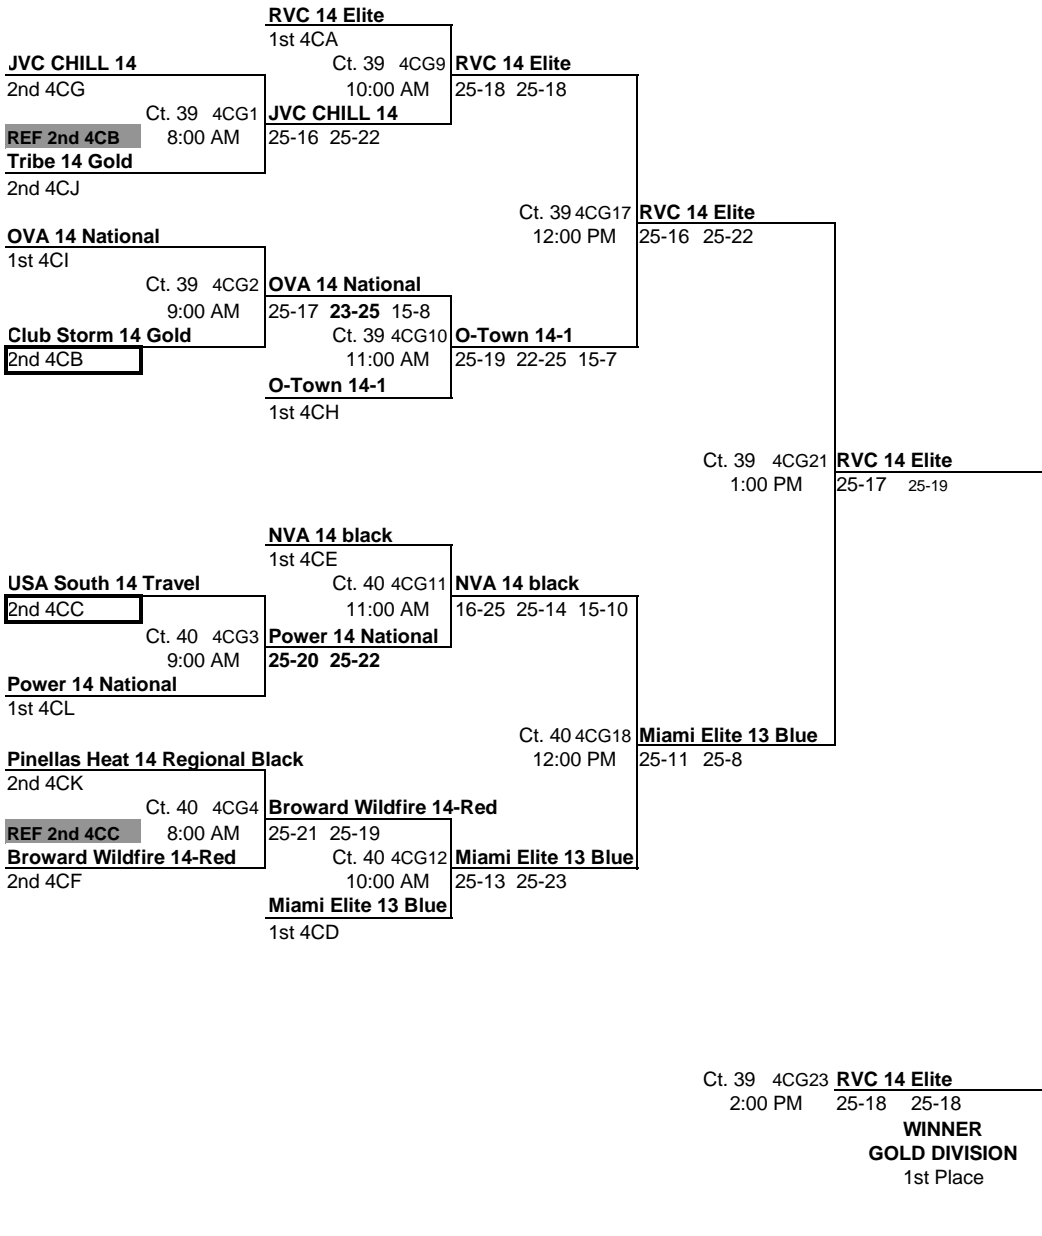

14C GOLD DIVISION PLAYOFFS