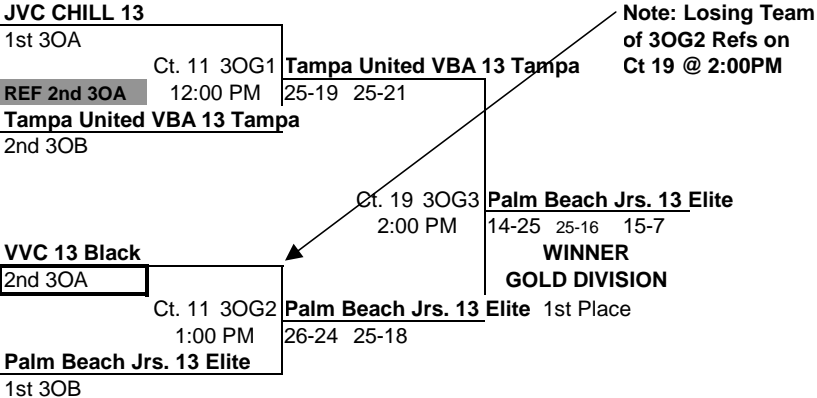

130 GOLD DIVISION PLAYOFFS

☐ This box means you must referee the match prior to your match.

ALL TEAMS THAT LOSE THEIR MATCH WILL STAY TO REFEREE THE NEXT MATCH!