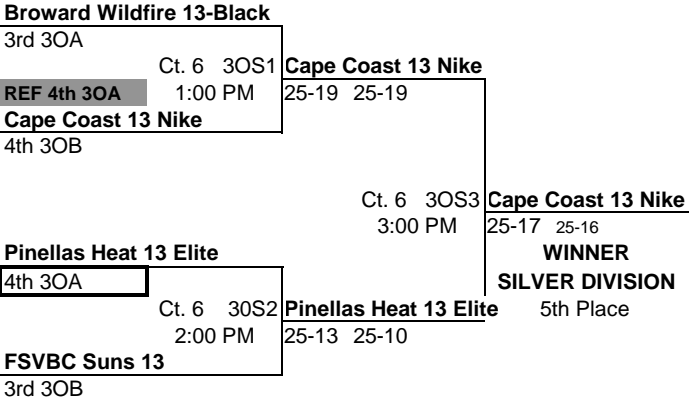

130 SILVER DIVISION PLAYOFFS

☐ This box means you must referee the match prior to your match.

ALL TEAMS THAT LOSE THEIR MATCH WILL STAY TO REFEREE THE NEXT MATCH!