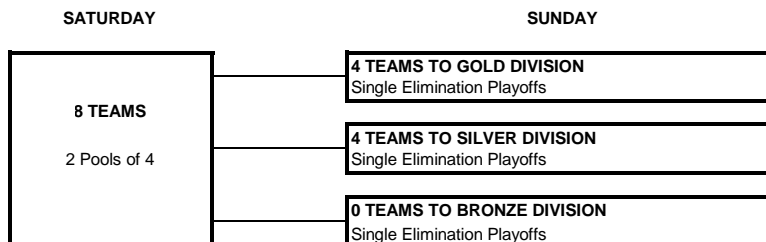

130 DIVISION

IMPORTANT...PLEASE READ!

4 TEAM POOLS WILL PLAY BEST 2 OUT OF 3 GAMES PER SET
 THE FIRST TWO GAMES WILL BE TO 25 POINTS, RALLY SCORING, WIN BY TWO, NO CAP
 THE THIRD GAME WILL BE TO 15 POINTS, RALLY SCORING, WIN BY TWO, NO CAP

3 TEAM POOLS WILL PLAY 3 GAMES TO 25 POINTS, RALLY SCORING, NO CAP

YOUR FINISH IN SATURDAY'S POOL WILL DETERMINE YOUR PLACEMENT FOR SUNDAY'S SINGLE ELIMINATION PLAYOFFS.

TOP TWO TEAMS IN EACH POOL WILL ADVANCE TO THE GOLD DIVISION
 3RD & 4TH PLACE TEAMS IN EACH POOL WILL ADVANCE TO THE SILVER DIVISION