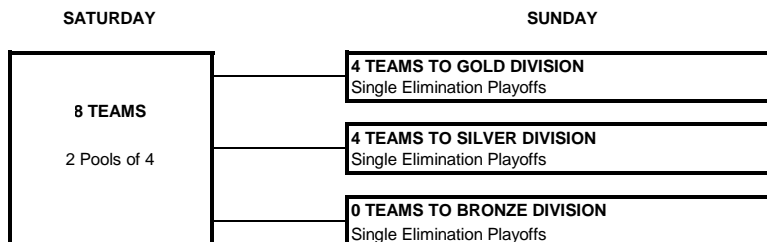

130 DIVISION

IMPORTANT...PLEASE READ!

4 TEAM POOLS WILL PLAY BEST 2 OUT OF 3 GAMES PER SET
 THE FIRST TWO GAMES WILL BE TO 25 POINTS, RALLY SCORING, WIN BY TWO, NO CAP
 THE THIRD GAME WILL BE TO 15 POINTS, RALLY SCORING, WIN BY TWO, NO CAP

3 TEAM POOLS WILL PLAY 3 GAMES TO 25 POINTS, RALLY SCORING, NO CAP

YOUR FINISH IN SATURDAY'S POOL WILL DETERMINE YOUR PLACEMENT FOR SUNDAY'S SINGLE ELIMINATION PLAYOFFS.

TOP TWO TEAMS IN EACH POOL WILL ADVANCE TO THE GOLD DIVISION
 3RD & 4TH PLACE TEAMS IN EACH POOL WILL ADVANCE TO THE SILVER DIVISION