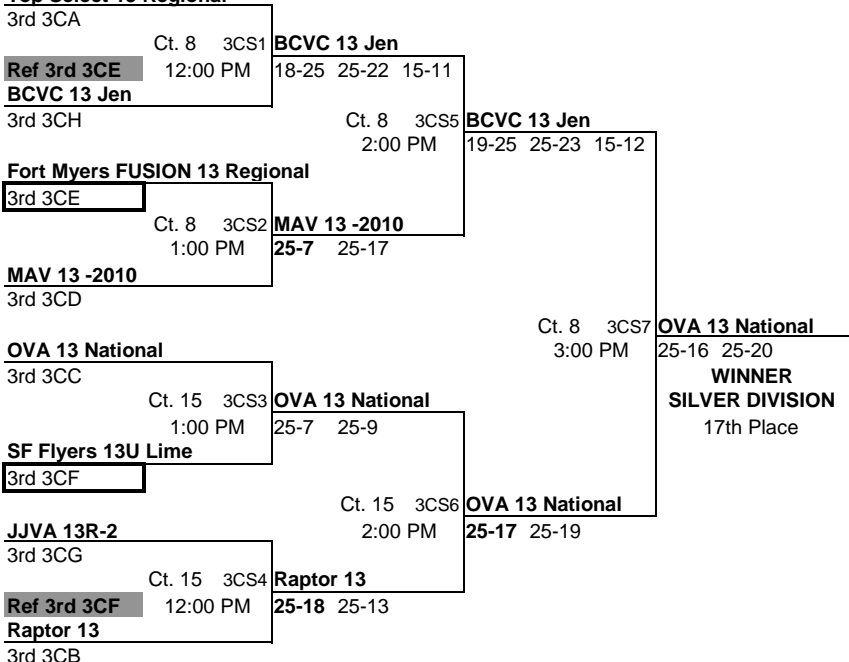

13C SILVER DIVISION PLAYOFFS

Top Select 13 Regional

☐ This box means you must referee the match prior to your match.

ALL TEAMS THAT LOSE THEIR MATCH WILL STAY TO REFEREE THE NEXT MATCH!