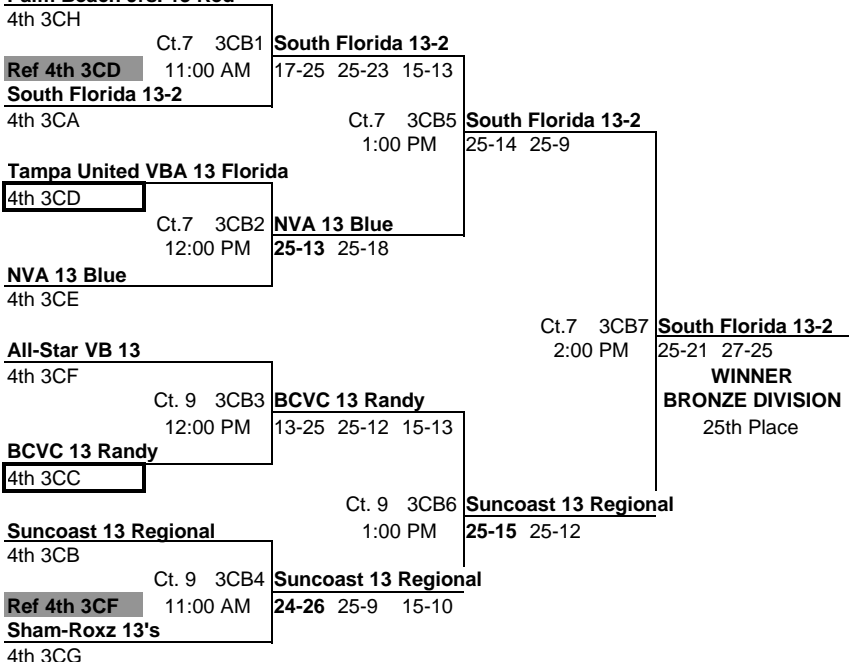

**Top Select 13 Regional**

This box means you must referee the match prior to your match.

**ALL TEAMS THAT LOSE THEIR MATCH WILL STAY TO REFEREE THE NEXT MATCH!**

**13C BRONZE DIVISION PLAYOFFS**

**Palm Beach Jrs. 13 Red**