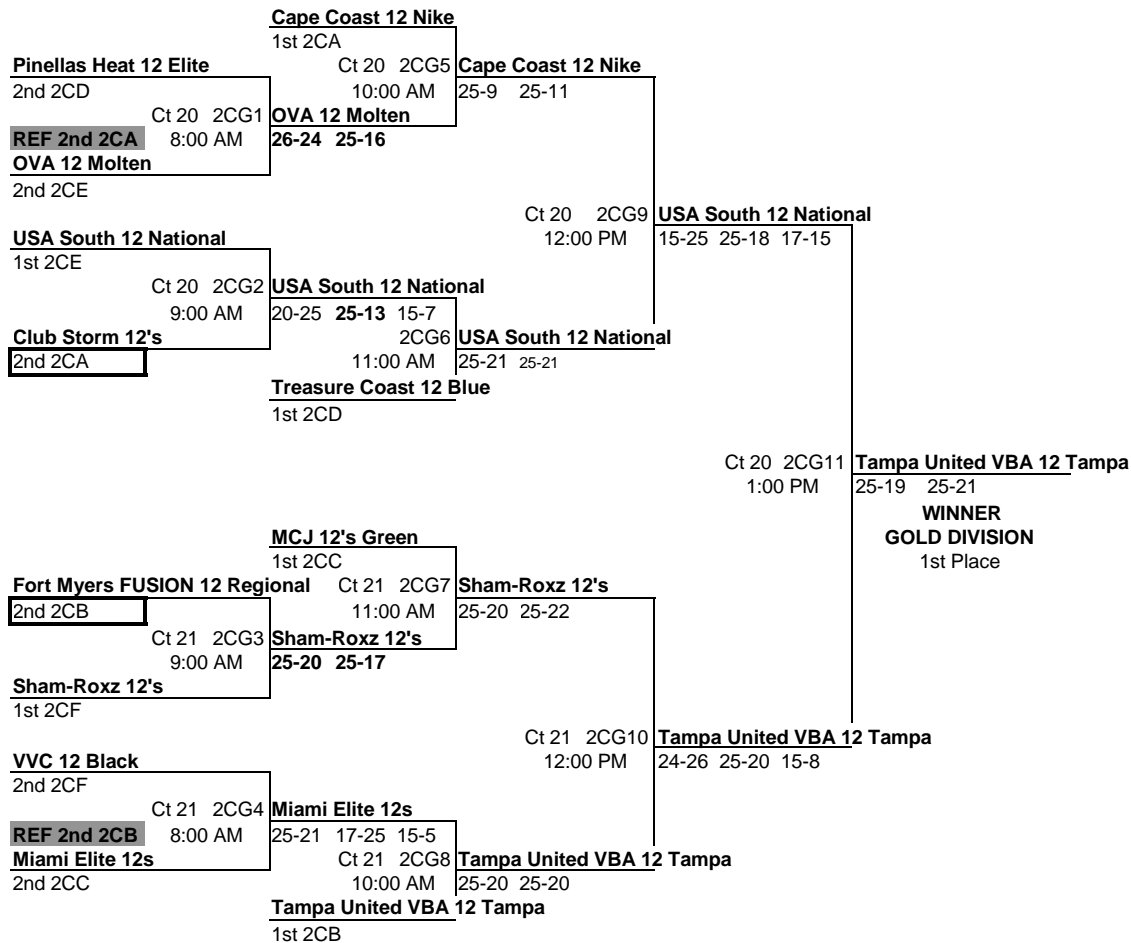

12C GOLD DIVISION PLAYOFFS

This box means you must referee the match prior to your match.

ALL TEAMS THAT LOSE THEIR MATCH WILL STAY TO REFEREE THE NEXT MATCH!