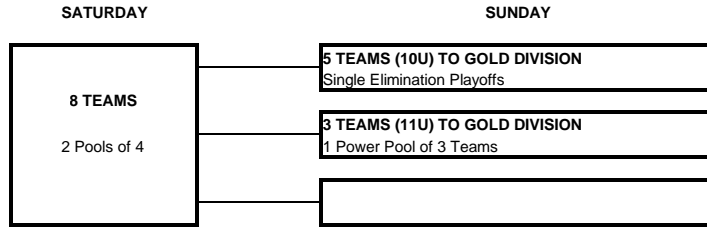

10/11C DIVISION

IMPORTANT...PLEASE READ!

4 TEAM POOLS WILL PLAY BEST 2 OUT OF 3 GAMES PER SET
 THE FIRST TWO GAMES WILL BE TO 25 POINTS, RALLY SCORING, WIN BY TWO, NO CAP
 THE THIRD GAME WILL BE TO 15 POINTS, RALLY SCORING, WIN BY TWO, NO CAP

YOUR PLACEMENT ON SUNDAY WILL BE BASED ON YOUR RESPECTIVE RANKING COMING INTO THE TOURNAMENT

ALL 10U TEAMS WILL ADVANCE TO A SINGLE ELIMINATION PLAYOFF ON SUNDAY
 ALL 11U TEAMS WILL ADVANCE TO A POWER POOL ON SUNDAY
 FOR ALL PLAYOFFS (3 TEAM POOL AND SINGLE ELIMINATION PLAYOFF) TEAMS WILL PLAY BEST 2 OUT OF 3 GAMES
 THE FIRST TWO GAMES WILL BE TO 25 POINTS, RALLY SCORING, WIN BY TWO, NO CAP
 THE THIRD GAME WILL BE TO 15 POINTS, RALLY SCORING, WIN BY TWO, NO CAP