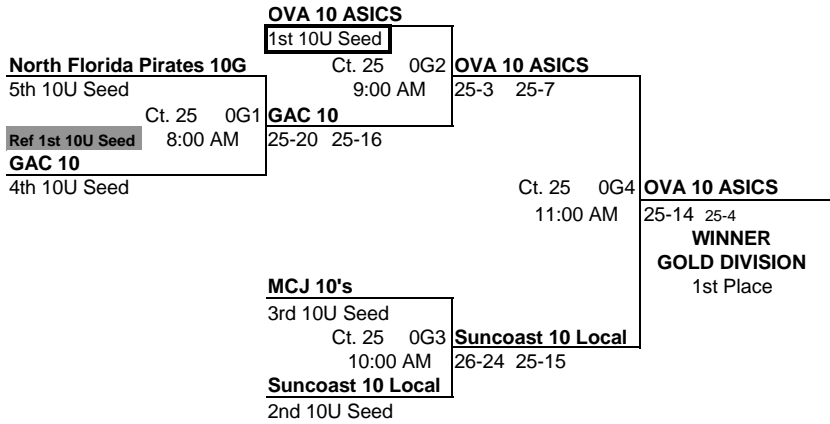

10U GOLD DIVISION PLAYOFFS

1. 10U Rank Coming Into Tournament
2. 1 OVA 10 ASICS 4.000
   - 2 Suncoast 10 Local 3.667
   - 3 MCJ 10's 3.000
   - 4 GAC 10 0.000
   - 5 North Florida Pirates 10G 0.000

This box means you must referee the match prior to your match.

ALL TEAMS THAT LOSE THEIR MATCH WILL STAY TO REFEREE THE NEXT MATCH!

11U GOLD DIVISION POWER POOL

1. 11U Rank Coming Into Tournament
2. 1 OVA 11 ASICS 4.250
   - 2 Pinellas Heat 11 Elite 4.000
   - 3 South Florida 11-1 3.667

POOL:	1GPP	LOCATION:	OCCC - HALL NA	COURT:	26	Matches		Games		PLACE
						Won	Lost	Won	Lost	
1	FJ10VAVB1FL	OVA 11 ASICS			1.5625	2	0	4	0	1
2	FJ1PHEAT1FL	Pinellas Heat 11 Elite			0.8641	1	1	2	2	2
3	FJ1SOFLA1FL	South Florida 11-1			0.7963	0	2	0	4	3
NOTE - THIS POOLS PLAYS BEST TWO OUT OF 3 TO 25										
Day/Ct	SAT 26	SAT 26	SAT 26							Day/Ct
Time Match	8:00 AM 1 vs 3 R:2	9:00 AM 2 vs 3 R:1	10:00 AM 1 vs 2 R:3							Time Match
Gm 1	25 15	33 31	25 18							Gm 1
Gm 2	25 18	25 22	25 13							Gm 2
Gm 3										Gm 3

**POOL 1GPP
COURT 26**

- 1st Place **OVA 11 ASICS**
- 2nd Place **Pinellas Heat 11 Elite**
- 3rd Place **South Florida 11-1**