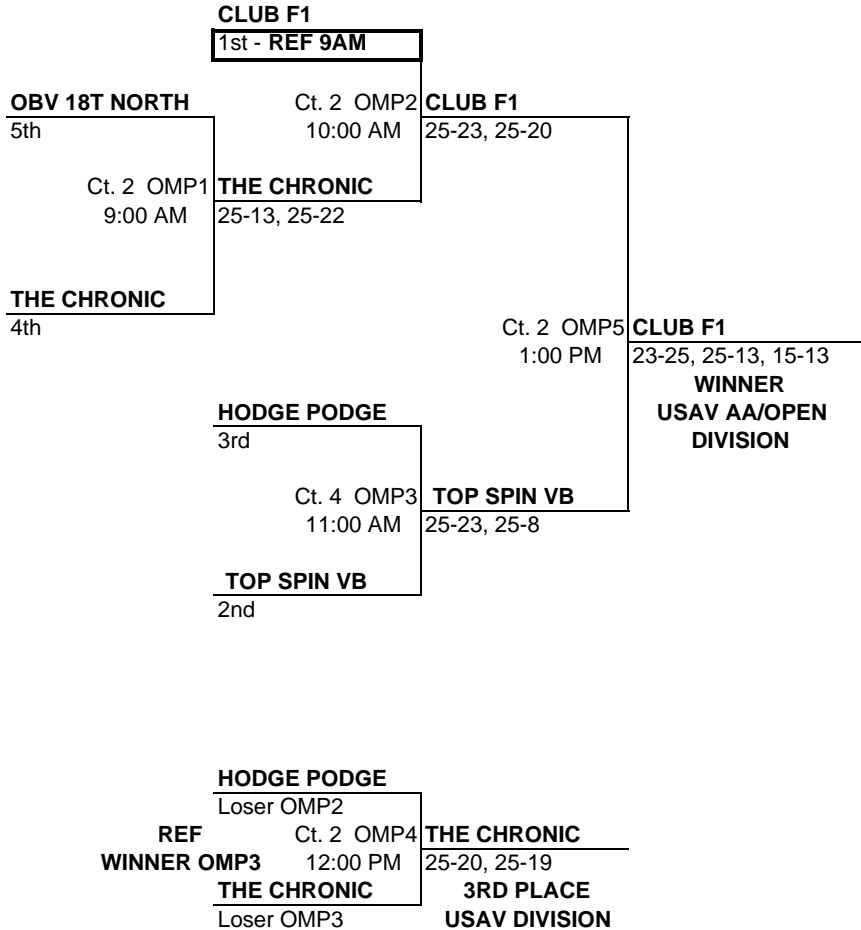

FLORIDA REGION OF USA VOLLEYBALL
2009 ADULT REGIONAL CHAMPIONSHIPS (ORLANDO, FL)

MEN'S USAV AA/OPEN DIVISION PLAYOFFS