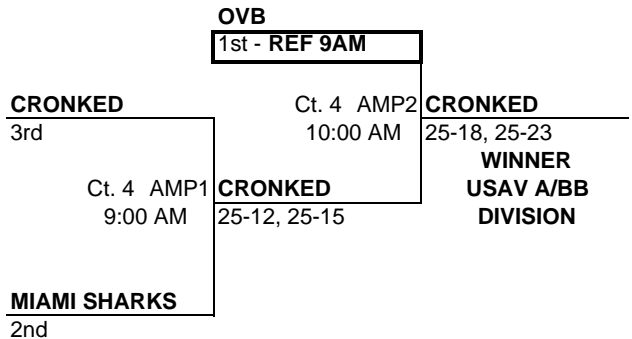

MEN'S USAV A/BB DIVISION PLAYOFFS

This box means you must referee the match prior to your match

ALL TEAMS THAT LOSE THEIR MATCH WILL STAY TO REFEREE THE NEXT MATCH!