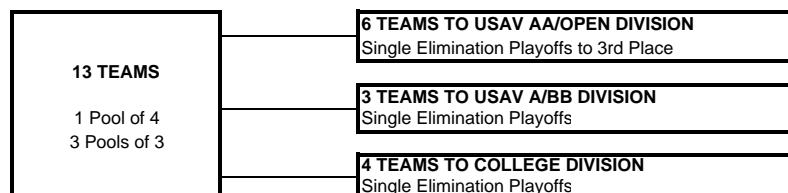

FLORIDA REGION OF USA VOLLEYBALL
2009 ADULT REGIONAL CHAMPIONSHIPS (ORLANDO, FL)

MEN'S DIVISION

IMPORTANT...PLEASE READ!

4 TEAM POOLS WILL PLAY BEST 2 OUT OF 3 GAMES PER SET
THE FIRST TWO GAMES WILL BE TO 25 POINTS, RALLY SCORING, WIN BY TWO, NO CAP
THE THIRD GAME WILL BE TO 15 POINTS, RALLY SCORING, WIN BY TWO, NO CAP

3 TEAM POOLS WILL PLAY 3 GAMES TO 25 POINTS, RALLY SCORING, NO CAP

YOUR FINISH IN SATURDAY'S POOL WILL DETERMINE YOUR PLACEMENT FOR SUNDAY'S SINGLE ELIMINATION PLAYOFFS.
POINT % WILL BE USED TO DETERMINE SEEDING FOR SUNDAY'S PLAYOFFS