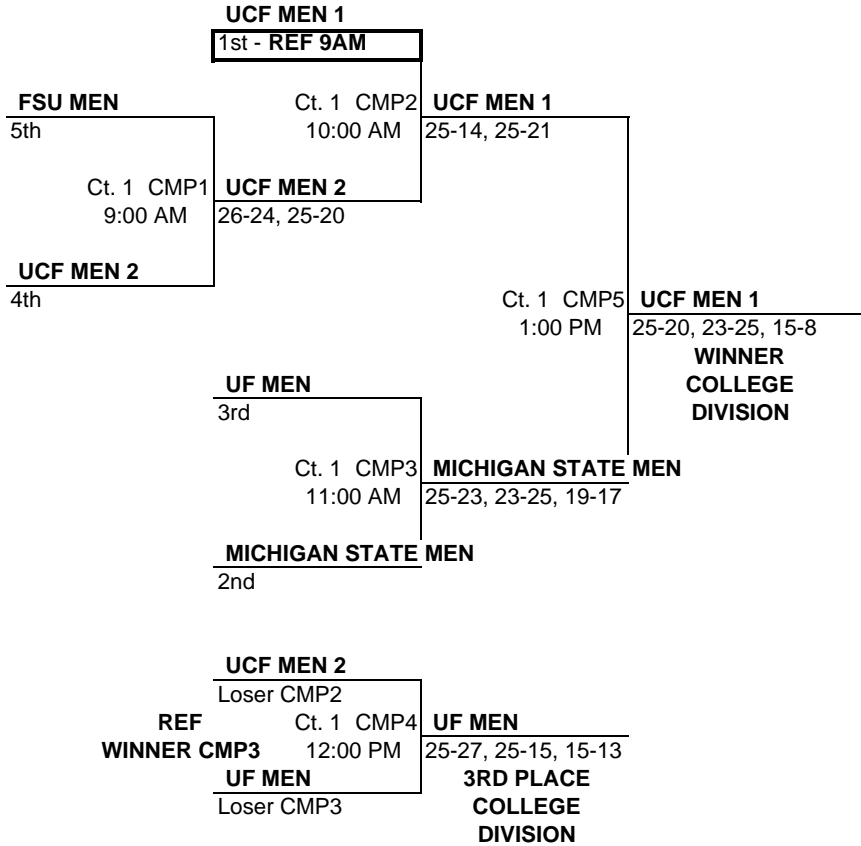

USAV AA/OPEN MEN

1	CLUB F1	1.213
2	TOP SPIN VB	1.158
3	HODGE PODGE	1.053
4	THE CHRONIC	0.963
5	OBV 18T NORTH	0.807

USAV A/BB MEN

1	OVB	1.000
2	MIAMI SHARKS	0.687
3	CRONKED	0.667

COLLEGE MEN

1	UCF MEN 1	1.295
2	MICHIGAN STATE MEN	1.237
3	UF MEN	1.202
4	UCF MEN 2	0.993
5	FSU MEN	0.952

FLORIDA REGION OF USA VOLLEYBALL
 2009 ADULT REGIONAL CHAMPIONSHIPS (ORLANDO, FL)

MEN'S USAV AA/OPEN DIVISION PLAYOFFS

MEN'S USAV A/BB DIVISION PLAYOFFS

This box means you must referee the match prior to your match

ALL TEAMS THAT LOSE THEIR MATCH WILL STAY TO REFEREE THE NEXT MATCH!

FLORIDA REGION OF USA VOLLEYBALL
2009 ADULT REGIONAL CHAMPIONSHIPS (ORLANDO, FL)

MEN'S COLLEGE DIVISION PLAYOFFS

This box means you must referee the match prior to your match

ALL TEAMS THAT LOSE THEIR MATCH WILL STAY TO REFEREE THE NEXT MATCH!